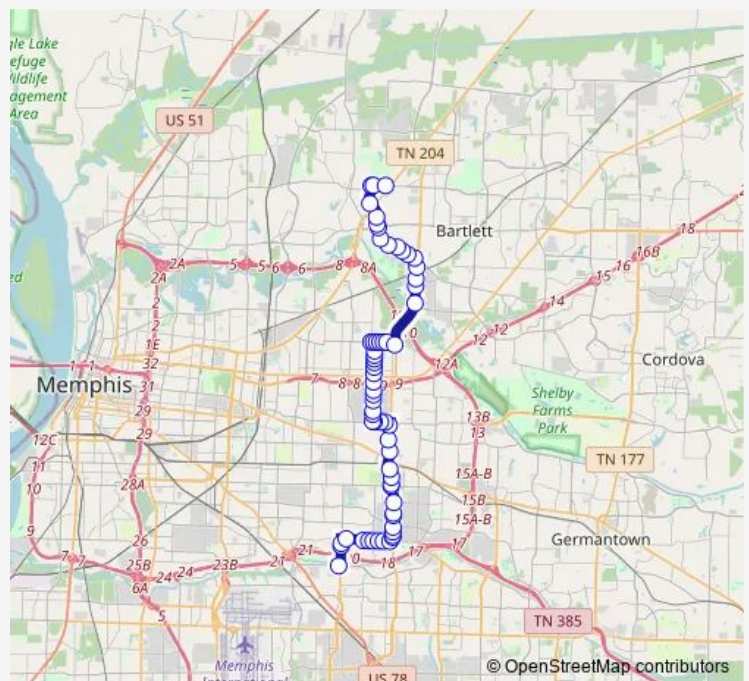

### Route schedule

American WAY Transit Center — Yale Rd@Austin Peay Hwy

Monday 06:00-18:00

Tuesday 06:00-18:00

Wednesday 06:00-18:00

Thursday 06:00-18:00

Friday 06:00-18:00

Saturday 08:00-16:00

### Route info

Direction: American WAY Transit Center

Stops: 64

Trip Duration: 0 hour 53 min

37 — Perkins

Perkins@Aldersgate

Perkins@Shady Grove

Perkins@Walnut Grove Rd

## Direction

Yale Rd@Austin Peay Hwy — American WAY Transit Center

60 stops

[Open route schedule](#)

Yale Rd@Austin Peay Hwy

Austin Peay@Yale

Austin Peay@Coleman

Coleman@Austin Peay

## Route info

Direction: Yale Rd@Austin Peay Hwy

Stops: 60

Trip Duration: 0 hour 52 min

Waring@Powell

Waring Rd@Summer Ave

Waring@Summer

Waring@Estridge