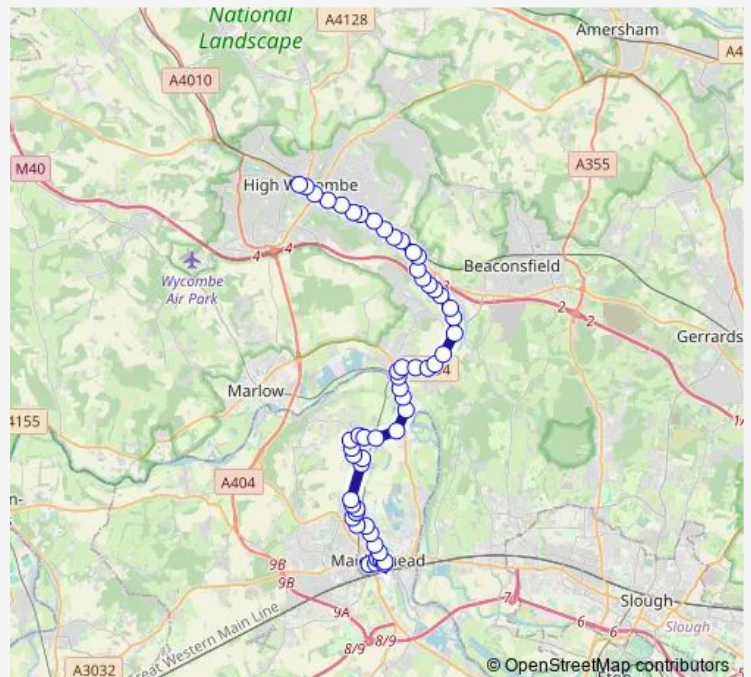

### Route schedule

Frascati Way — High Wycombe Busstn

Monday 06:00-20:35

Tuesday 06:00-20:35

Wednesday 06:00-20:35

Thursday 06:00-20:35

Friday 06:00-20:35

Saturday 18:35-20:35

### Route info

Direction: Frascati Way

Stops: 56

Trip Duration: 1 hour 0 min

■ 37 — High Wycombe - Bourne End - Maidenhead

St Elizabeth's Church

Medical Centre

Cookham Rise Railway Station