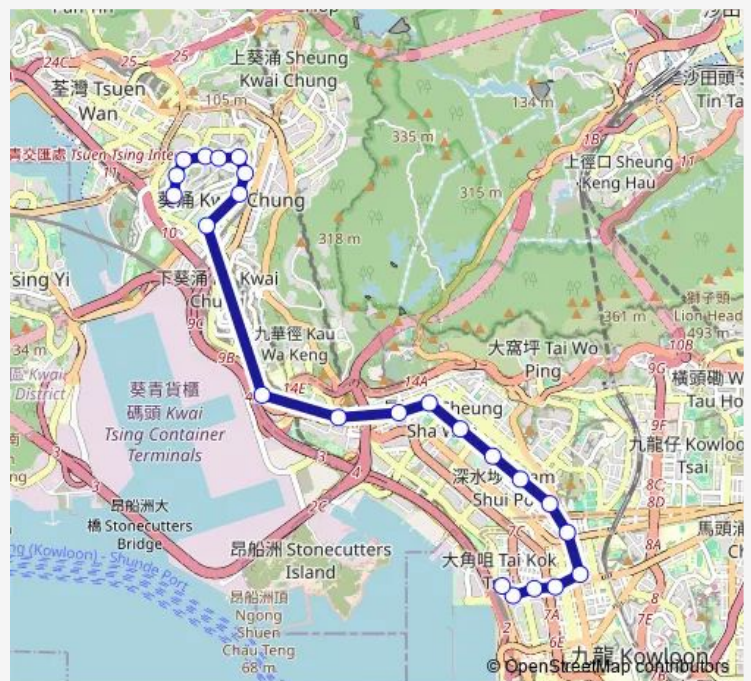

**Route schedule**

[Kmb] Kwai Shing Central BUS Terminus — [Kmb] Olympic Station BUS Terminus

Monday	05:30-17:55
Tuesday	05:30-17:55
Wednesday	05:30-17:55
Thursday	05:30-17:55
Friday	05:30-17:55
Saturday	05:30-17:15
Sunday	05:30-18:15

**Route info**

Direction: [Kmb] Kwai Shing Central BUS Terminus

Stops: 23

Trip Duration: 0 hour 48 min

■ 37 — Olympic Station - Kwai Shing (Central)

[Ctb] YEE KOK Court, Cheung SHA WAN Road[[Kmb] KIU  
Kiang Street Sham Shui Po