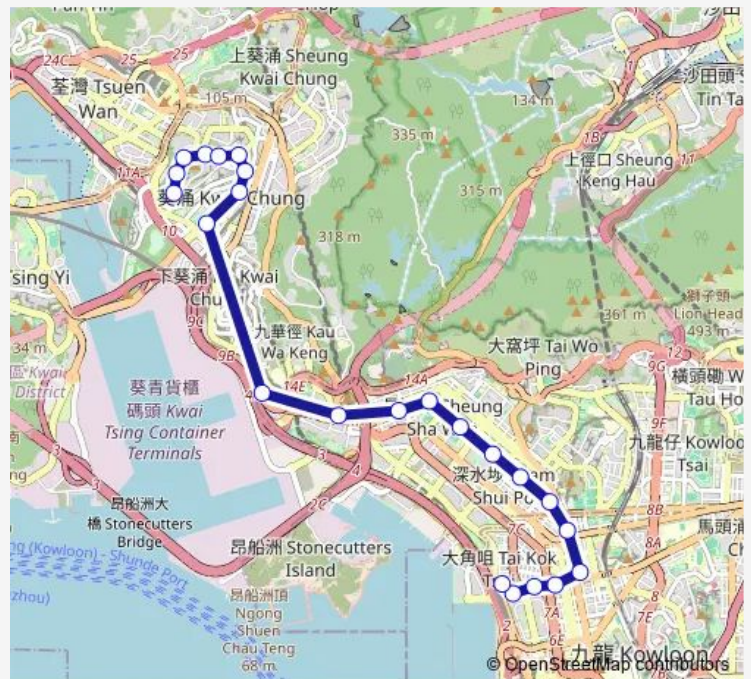

Route schedule

[Kmb] Kwai Shing Central BUS Terminus — [Kmb] Olympic Station BUS Terminus

| | |
|-----------|-------------|
| Monday | 05:30-17:55 |
| Tuesday | 05:30-17:55 |
| Wednesday | 05:30-17:55 |
| Thursday | 05:30-17:55 |
| Friday | 05:30-17:55 |
| Saturday | 05:30-17:15 |
| Sunday | 05:30-18:15 |

Route info

Direction: [Kmb] Kwai Shing Central BUS Terminus

Stops: 23

Trip Duration: 0 hour 47 min

■ 37 — Olympic Station - Kwai Shing (Central)

[Ctb] YEE KOK Court, Cheung SHA WAN Road[[Kmb] KIU
Kiang Street Sham Shui Po

Sunday 06:20-21:45

Route info

Direction: [Kmb] Olympic Station BUS Terminus

Stops: 24

Trip Duration: 0 hour 47 min

[Ctb] Osman Ramju Sadick Memorial Sports Centre, Hing Fong Road[[Kmb] Osman Ramju Sadick Memorial Sports Centre[[Lwb] Osman R. Sadick Memorial Sports Centre