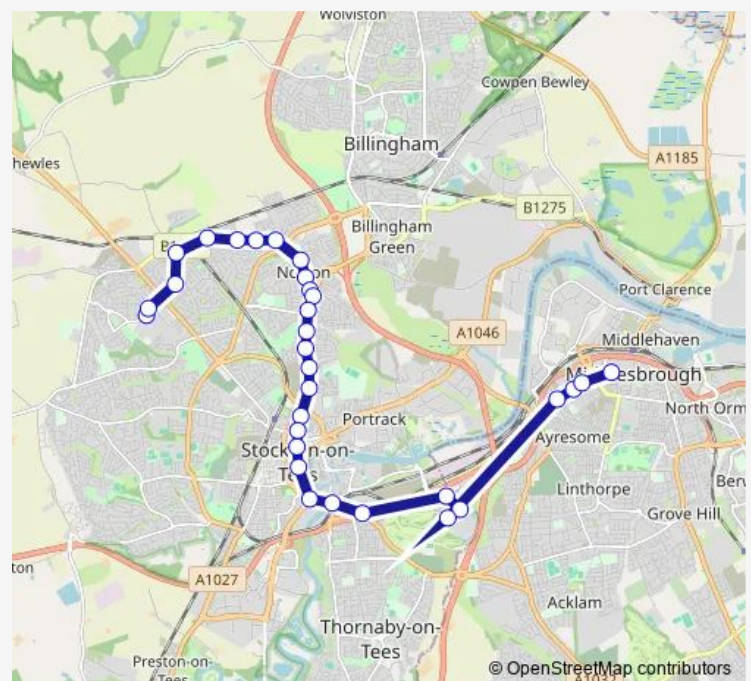

### Route schedule

University Hospital of North Tees — Bus Station Stand 11

Monday 06:31-19:12

Tuesday 06:31-19:12

Wednesday 06:31-19:12

Thursday 06:31-19:12

Friday 06:31-19:12

Saturday 06:26-19:12

### Route info

Direction: University Hospital of North Tees

Stops: 31

Trip Duration: 0 hour 38 min

37 — Middlesbrough Bus Station - Hartlepool/North Tees / Norton Glebe **BusMaps**

Chandlers Wharf Retail Park