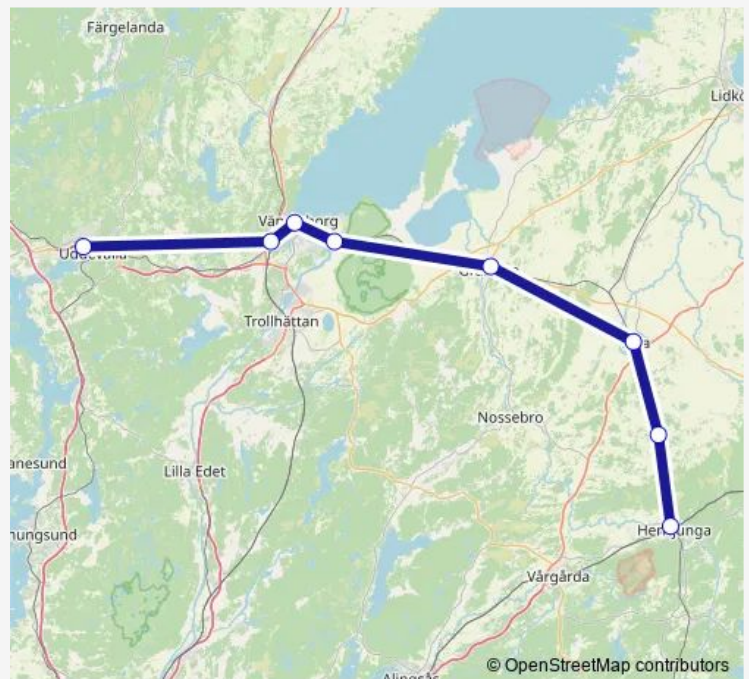

Vargön station

Vänernsberg Centralstation

Öxnered station

Uddevalla Centralstation

### Route schedule

Herrljunga station — Uddevalla Centralstation

Monday 07:38-21:20

Tuesday 07:38-21:20

Wednesday 07:38-21:20

Thursday 07:38-21:20

Friday 07:38-22:15

Saturday 09:55-20:14

### Route info

Direction: Herrljunga station

Stops: 8

Trip Duration: 2 hour 19 min

**Direction**

undefined — undefined

0 stops

[Open route schedule](#)**Route schedule**