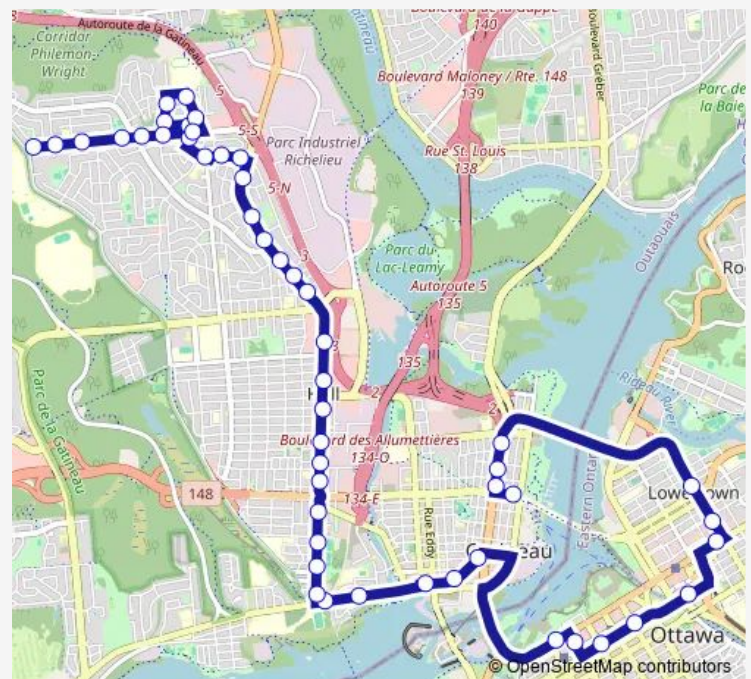

Saint-Joseph/Duquesne

Saint-Joseph/Saint-Jean-Bosco

Saint-Joseph/Montcalm

Route schedule

des Allumettières/Laurier — du Mont-Bleu/de la Cité-DES-Jeunes

Monday	06:20-00:23 ⁺¹
Tuesday	06:20-00:23 ⁺¹
Wednesday	06:20-00:23 ⁺¹
Thursday	06:20-00:23 ⁺¹
Friday	06:20-00:23 ⁺¹
Saturday	07:11-00:07 ⁺¹
Sunday	07:10-00:10 ⁺¹

Route info

Direction: des Allumettières/Laurier

Stops: 49

Trip Duration: 1 hour 7 min

37 — Cégep G-ROY/ST-Joseph

Saint-Joseph/Dalbé

Saint-Joseph/Wigwàs

Saint-Joseph/Brodeur