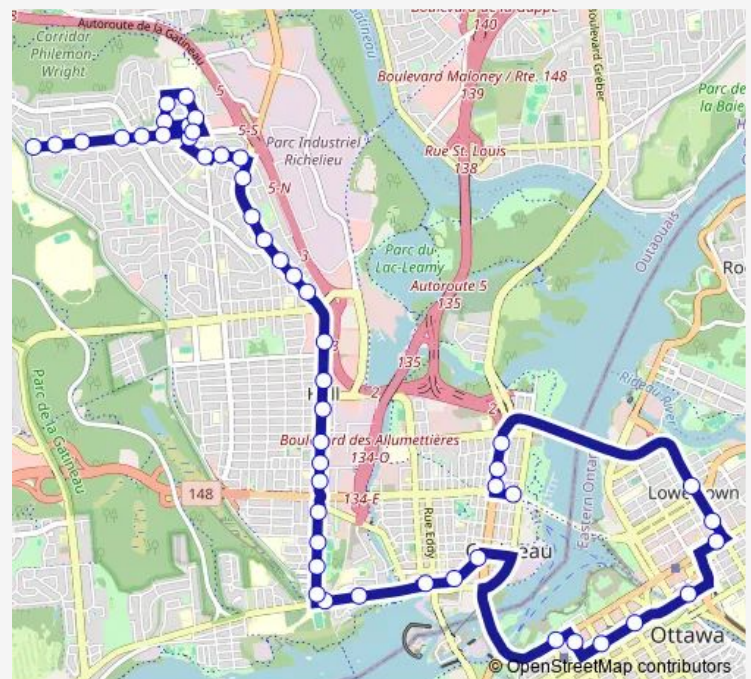

Saint-Joseph/Valin

Saint-Joseph/Curé-Robert

Saint-Joseph/René-Marengère

Route schedule

du Mont-Bleu/de la Cité-DES-Jeunes -Détour — Centre Rideau

Monday 05:05-22:43

Tuesday 05:05-08:10

Wednesday 05:05-08:10

Thursday 05:05-08:10

Friday 05:05-08:10

Saturday 06:40-22:43

Sunday 06:40-22:43

Route info

Direction: du Mont-Bleu/de la Cité-DES-Jeunes -Détour

Stops: 43

Trip Duration: 0 hour 41 min

■ 37 — Cégep G-ROY/ST-Joseph

Saint-Joseph/Charles-Church

Saint-Joseph/Gamelin

Saint-Joseph/Sainte-Marie

Saint-Joseph/Jeanne-D'Arc

Saint-Joseph/Nicolet

Saint-Joseph/Monseigneur-Beaudoin

Saint-Joseph/Wigwàs

Direction: des Allumettières/Laurier

Stops: 49

Trip Duration: 1 hour 7 min

Saint-Joseph/Nicolet

Saint-Joseph/Sainte-Marie

Saint-Joseph/Gamelin

Saint-Joseph/Charles-Church

Saint-Joseph/René-Marengère