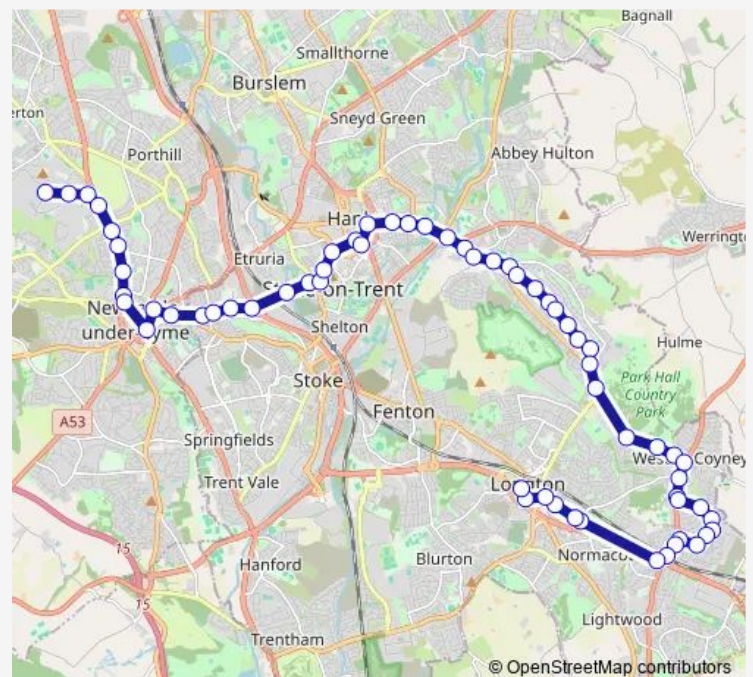

Glandore Road

Defoe Drive

First bus depot

Route schedule

Market Street — Dalewood Road

Monday 04:46

Tuesday 04:46

Wednesday 04:46

Thursday 04:46

Friday 04:46

Saturday 04:46

Sunday 04:45-16:50

Route info

Direction: Market Street

Stops: 64

Trip Duration: 0 hour 55 min

Saturday 06:16-18:09

Sunday 06:16-18:16

Route info

Direction: Dalewood Road

Stops: 63

Trip Duration: 0 hour 56 min

Somerset Road

Ivy House Road