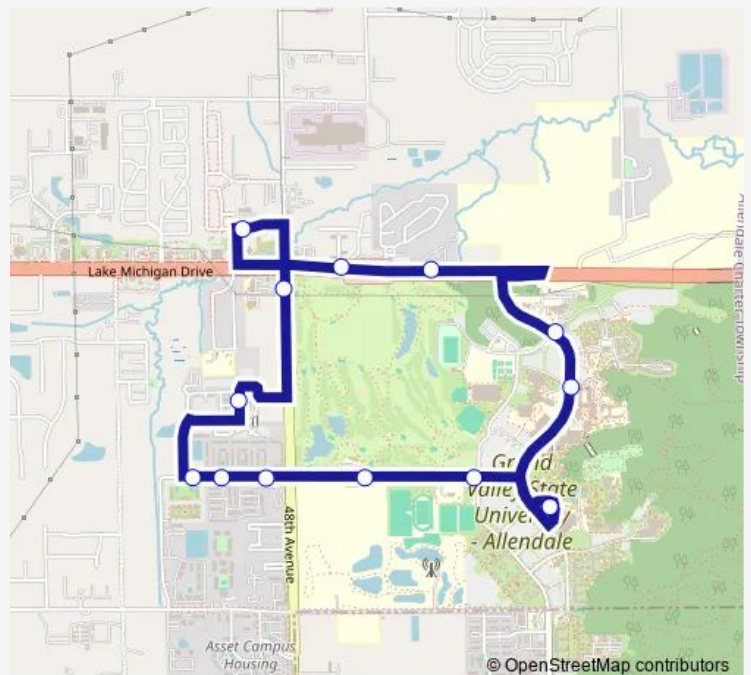

Bus 37 North Campus

[Go to website](#)

Direction

Kirkhof Station — Kirkhof Station

14 stops

[Open route schedule](#)

Kirkhof Station

Mackinac Station (Nb)

North Campus/Ravine Center (Nb)

Lake Michigan/Hightree Apts (Wb)

Lake Michigan/Boltwood Apts (Wb)

Enclave Apartments

48th/Lake Michigan (Sb)

48 West

The Lodge (Eb)

W Campus/Campus West 1 (Eb)

W Campus/Campus West 2 (Eb)

W Campus/The Meadows (Eb)

West Campus/Laker Village (Eb)

Kirkhof Station

Route schedule

Kirkhof Station — Kirkhof Station

Monday	07:00-00:10 ⁺¹
Tuesday	07:00-00:10 ⁺¹
Wednesday	07:00-00:10 ⁺¹
Thursday	07:00-00:10 ⁺¹
Friday	07:00-18:10
Saturday	—
Sunday	—

Route info

Direction: Kirkhof Station

Stops: 14

Trip Duration: 0 hour 16 min

37 Bus time schedules and route maps are available in an offline PDF at busmaps.com. Use the busmaps.com website to see live bus times, train schedule or subway schedule, and step-by-step directions for all public transit in Grand Rapids