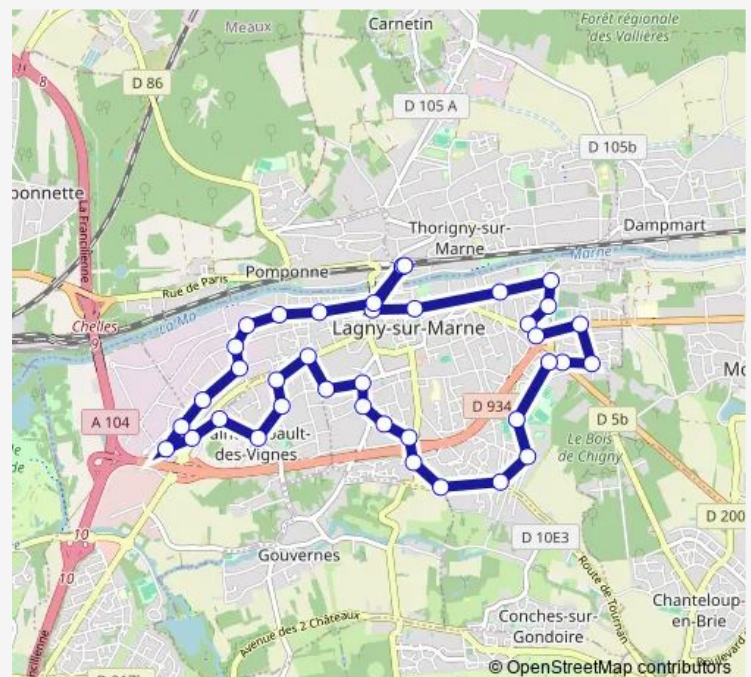

Saturday 09:05-17:40

Sunday 09:05-13:20

Route info

Direction: Jacquard

Stops: 36

Trip Duration: 0 hour 54 min

Orly Parc Rd231

Infroit

Jacquard

Rie

Lamartine

Intermarché

Centre Culturel

Direction

Centre Culturel — Jacquard

36 stops

Friday 07:01-19:31

Saturday 07:01-19:01

Sunday 09:01-13:01

Route info

Direction: Gare de Lagny Thorigny

Stops: 38

Trip Duration: 0 hour 49 min

Mairie