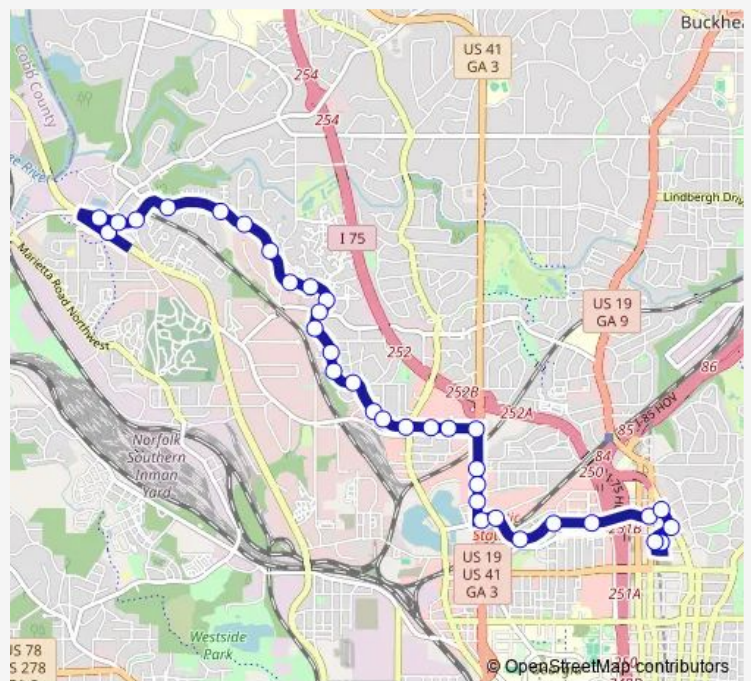

Defoor AVE NW @ Taylor ST Nw

Defoor AVE NW @ Marvin ST Nw

Defoor AVE @ Howell Mill Rd

Bellemeade AVE NW @ Buchanan ST Nw

Bellemeade AVE NW @ Tallulah ST Nw

Route schedule

Marietta Blvd NW @ Moores Mill RD Nw — Arts Center Station

Monday 05:03-22:23

Tuesday 05:03-22:23

Wednesday 05:03-22:23

Thursday 05:03-22:23

Friday 05:03-22:23

Saturday 05:43-22:23

Sunday 05:43-22:23

Route info

Direction: Marietta Blvd NW @ Moores Mill RD Nw

Stops: 35

Trip Duration: 0 hour 30 min

37 — Defoors Ferry Road

Bellemeade AVE @ Northside Dr

Northside DR NW @ Deering RD Nw

Northside DR NW @ Trabert AVE Nw

Northside DR NW @ Green ST Nw

17th ST NW @ Northside DR Nw

17th ST NW @ Bishop ST Nw

17th ST NW @ Village St

17th ST NW @ State ST Nw

17th ST NW @ Market ST Nw

17th ST NW @ W Peachtree ST Nw

17th ST NE @ Peachtree ST Ne

Peachtree ST NE @ 16th ST Ne