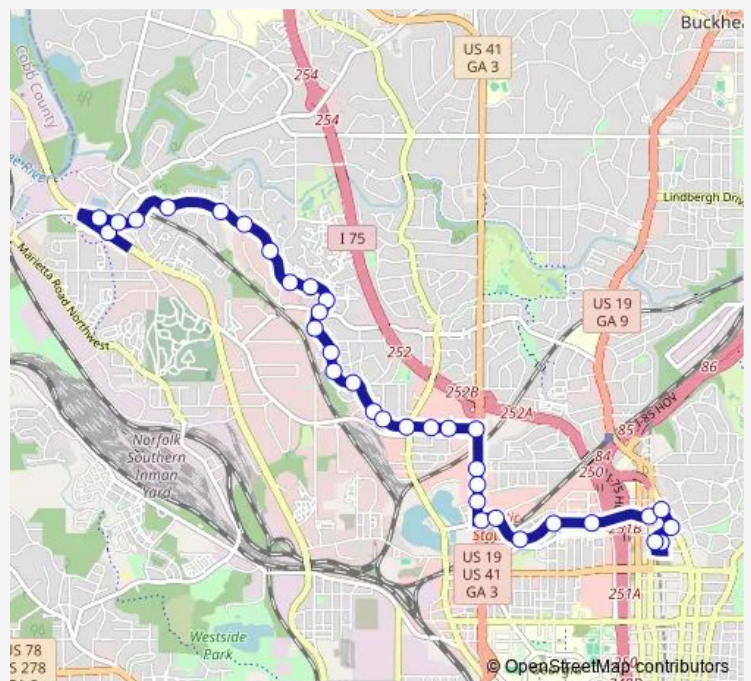

Defoor AVE NW @ Taylor ST Nw

Defoor AVE NW @ Marvin ST Nw

Defoor AVE @ Howell Mill Rd

Bellemeade AVE NW @ Buchanan ST Nw

Bellemeade AVE NW @ Tallulah ST Nw

**Route schedule**

Marietta Blvd NW @ Moores Mill RD Nw — Arts Center Station

Monday 05:03-22:23

Tuesday 05:03-22:23

Wednesday 05:03-22:23

Thursday 05:03-22:23

Friday 05:03-22:23

Saturday 05:43-22:23

Sunday 05:43-22:23

**Route info**

Direction: Marietta Blvd NW @ Moores Mill RD Nw

Stops: 35

Trip Duration: 0 hour 30 min

37 — Defoors Ferry Road

Bellemeade AVE @ Northside Dr

NORTHSIDE DR NW @ DEERING RD NW

NORTHSIDE DR NW @ TRABERT AVE NW

NORTHSIDE DR NW @ GREEN ST NW

17TH ST NW @ NORTHSIDE DR NW

17TH ST NW @ BISHOP ST NW

17TH ST NW @ VILLAGE ST

17TH ST NW @ STATE ST NW

17TH ST NW @ MARKET ST NW

17TH ST NW @ W PEACHTREE ST NW

17TH ST NE @ PEACHTREE ST NE

Peachtree ST NE @ 16th ST Ne