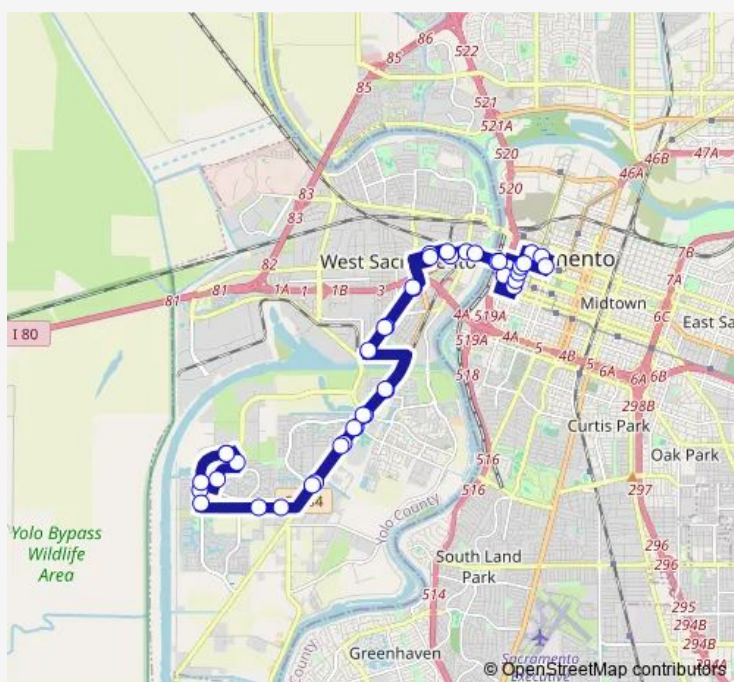

W. Capitol at Merkley

Garden at W. Capitol Sb

Tower Bridge Gtwy at Garden Eb

Tower Bridge Gtwy at Raley Field Eb

Capitol Mall at Front Eb

3rd St. at Capitol Mall Sb

3rd St. at O St.

5th St. at P St.

Saturday —

Sunday —

Route info

Direction: Southport Pkwy at Promenade

Stops: 44

Trip Duration: 1 hour 0 min

5th St. at N St.

5th St. at L St.

J St. at 6th St.

J St. at 8th St.

9th St. at K St.

L St. at 5th St.

Capitol Mall at Front Wb

Tower Bridge Gtwy at Raley Field Wb

Garden at W. Capitol Nb

West Sacramento Transit Center

Park at Webster Sb

Park at Hughes Sb

Park at Stone Sb

Jefferson at Gateway Sb

Jefferson at Lake Washington Sb

Jefferson at N. Linden Sb

Jefferson at Higgins Sb

Jefferson at S. Linden Sb