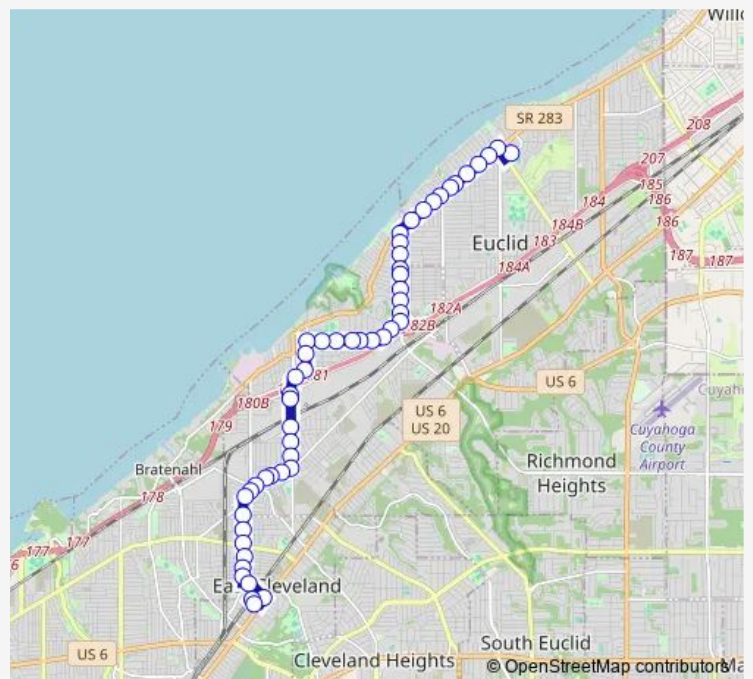

Lakeshore Blvd & E 189th St

E 185th ST & Lakeshore Blvd

E 185th ST & Rosecliff Rd

E 185th ST & Monterey Av

E 185th ST & Pawnee Av

E 185th ST & Schenely Av

E 185th ST & LA Salle Av

E 185th ST & Neff Rd

E 185th ST & Glenfield Rd

E 185th ST & Villaview Rd

Villaview RD & Nottingham Rd

Route schedule

22569 Shore Center DR Layover #3 — Stokes-Windermere Station BUS Stop #7

Monday	05:38-22:38
Tuesday	05:38-22:38
Wednesday	05:38-22:38
Thursday	05:38-22:38
Friday	05:38-22:38
Saturday	06:38-22:38
Sunday	06:39-22:39

Route info

Direction: 22569 Shore Center DR Layover #3

Stops: 53

Trip Duration: 0 hour 33 min

37 — Hayden–East 185

Villaview RD & Delavan Rd

Groveswood AV & E 177th St

Groveswood AV & E 173rd St

22480 Lakeshore Blvd

E 228th ST & Farringdon Av

22569 Shore Center DR Layover #3

37 Bus time schedules and route maps are available in an offline PDF at busmaps.com. Use the busmaps.com website to see live bus times, train schedule or subway schedule, and step-by-step directions for all public transit in Cleveland