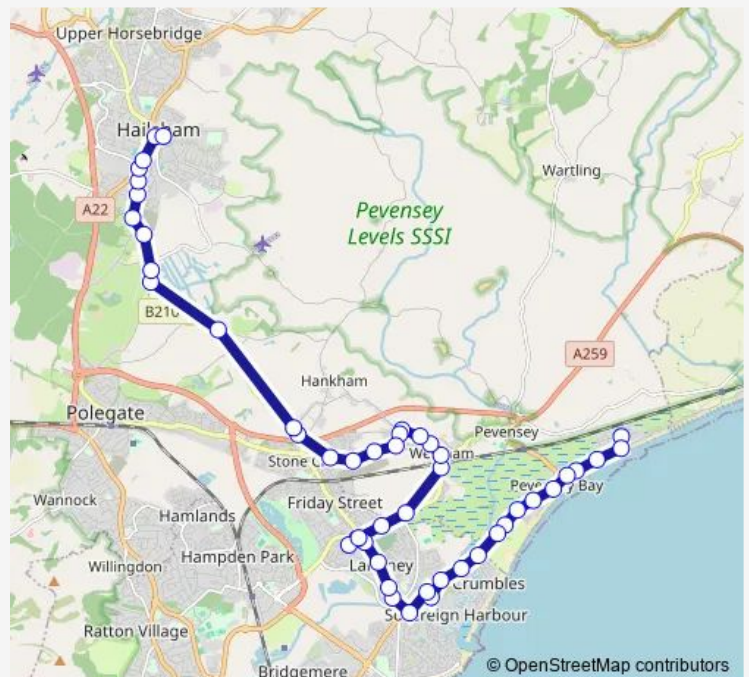

Thursday —

Friday —

Saturday 09:00-10:30

Sunday —

Route info

Direction: The Square

Stops: 48

Trip Duration: 0 hour 37 min

■ 37 — Hailsham - Langney - Beachlands

Shopping Centre

Hide Hollow Roundabout West

Crematorium

Priory Road North

Hobney Rise

Crossroads

Pevensey Park Road

—

Route info

Direction: High Street

Stops: 54

Trip Duration: 0 hour 37 min

Crematorium

Hide Hollow Roundabout West

Shopping Centre