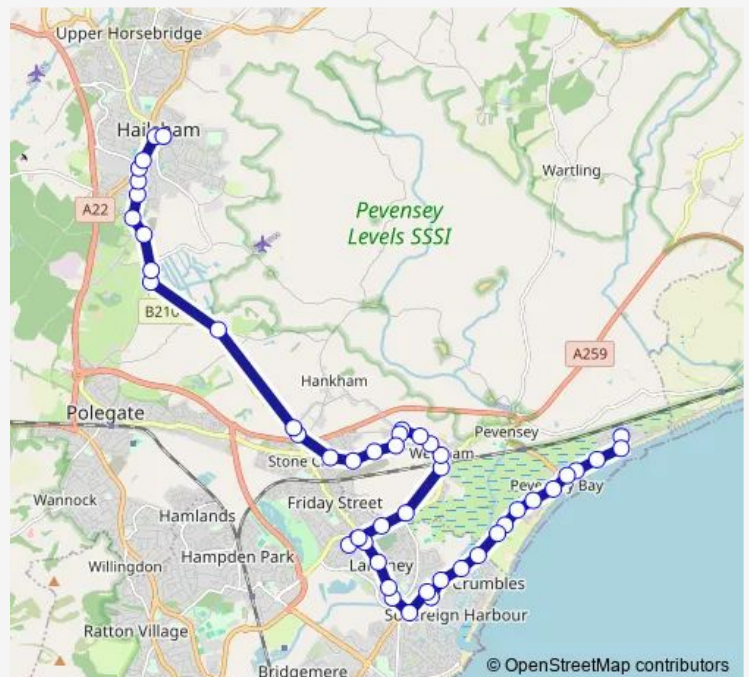

09:00-10:30

Sunday

—

Route info

Direction: The Square

Stops: 48

Trip Duration: 0 hour 37 min

■ 37 — Hailsham - Langney - Beachlands

—

Route info

Direction: High Street

Stops: 54

Trip Duration: 0 hour 37 min

Crematorium

Hide Hollow Roundabout West

Shopping Centre