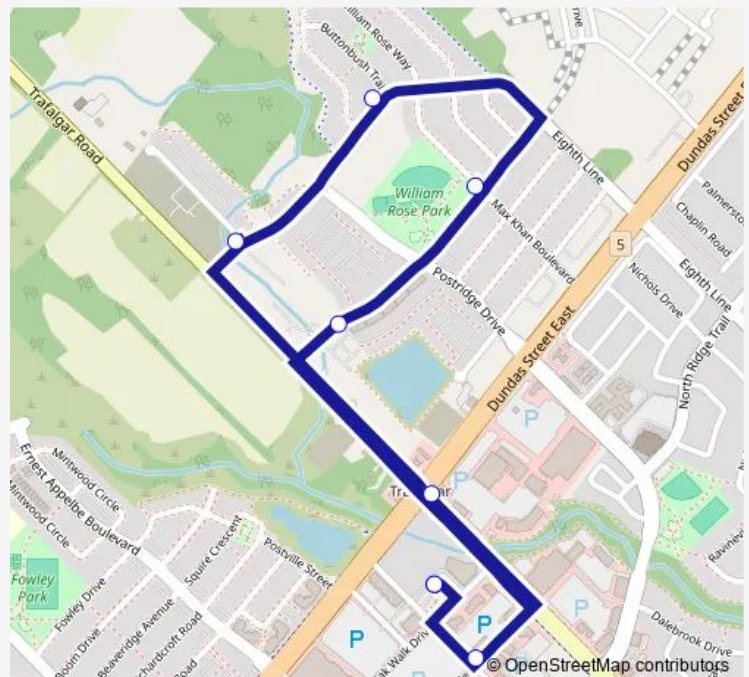

Threshing Mills Blvd + William Coltson Ave

Threshing Mills Blvd + Buttonbush Trail

Wheat Boom Dr + William Rose Way

Wheat Boom Dr. + Athabasca Cmn

Hays Blvd. + Taunton Rd.

Uptown Core Terminal

Route schedule

Uptown Core Terminal — Uptown Core Terminal

Monday	06:00-20:00
Tuesday	06:00-20:00
Wednesday	06:00-20:00
Thursday	06:00-20:00
Friday	06:00-20:00
Saturday	07:00-21:00
Sunday	08:00-19:00

Route info

Direction: Uptown Core Terminal

Stops: 8

Trip Duration: 0 hour 15 min

Direction

Uptown Core Terminal — Uptown Core Terminal

28 stops

[Open route schedule](#)

Uptown Core Terminal

Oak Walk Dr + Oak Park Blvd

Oak Park Blvd + Dundas St East

Ernest Appelbe + Squire

Wheat Boom + Post

Wheat Boom + 6th Line

16 Mile + Larry

16 Mile + Colton

16 Mile + Preserve

16 Mile + Carding Mill