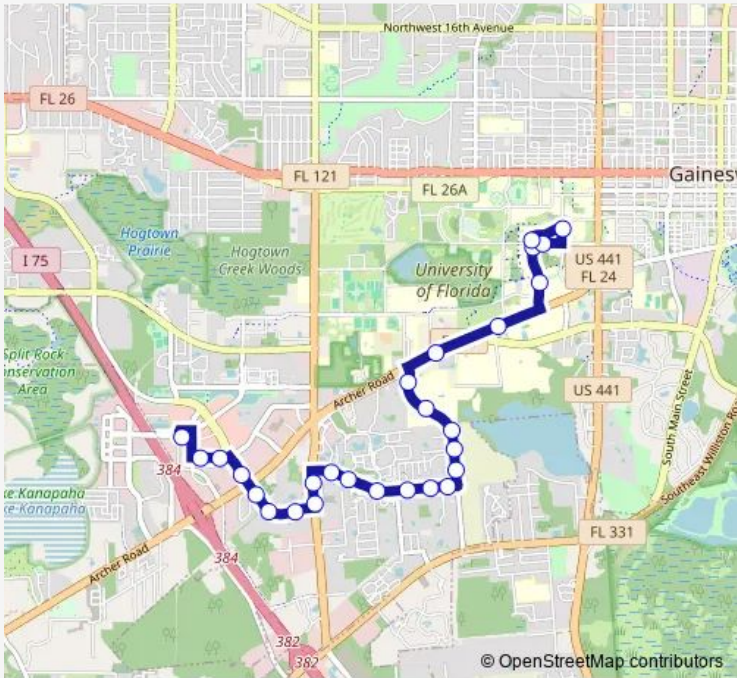

Bus 37 Reitz Union To Butler Plaza

[Go to website](#)

Direction
 Reitz Union — Butler Plaza Transfer Station
 24 stops
[Open route schedule](#)

- Reitz Union
- Center Dr @ Museum Rd
- Shands Hospital @ Center Drive
- Shands Hospital @ Davis Cancer Pavilion
- University Commons
- University of Florida Energy Research
- University Club Apartments
- Towne Parc Apartments
- Southwood Apartments
- Cypress Villas
- Arbor Apartments
- Casablanca Apartments
- Gainesville Place Apartments @ SW 35th Place
- The Enclave Apartments
- Rocky Point Apartments
- Gainesville Jrs. Volleyball Club
- Stoneridge Apartments
- Greenwich Green Apartments
- O2B Kids @ SW 37th Blvd
- Seacoast Bank @ Archer Road
- Best Buy @ Butler Plaza

Route schedule
 Reitz Union — Butler Plaza Transfer Station

Monday	07:26-21:51
Tuesday	07:26-21:51
Wednesday	07:26-21:51
Thursday	07:26-21:51
Friday	07:26-21:51
Saturday	08:48-19:38
Sunday	10:28-17:08

Route info
 Direction: Reitz Union
 Stops: 24
 Trip Duration: 0 hour 17 min

Frazier Rogers Hall (Eastbound)

Route schedule

Butler Plaza Transfer Station — Reitz Union

Monday 07:00-22:19

Tuesday 07:00-22:19

Wednesday 07:00-22:19

Thursday 07:00-22:19

Friday 07:00-22:19

Saturday 09:10-20:00

Sunday 10:00-17:30

Route info

Direction: Butler Plaza Transfer Station

Stops: 27

Trip Duration: 0 hour 25 min

Rawlings Hall

Reitz Union