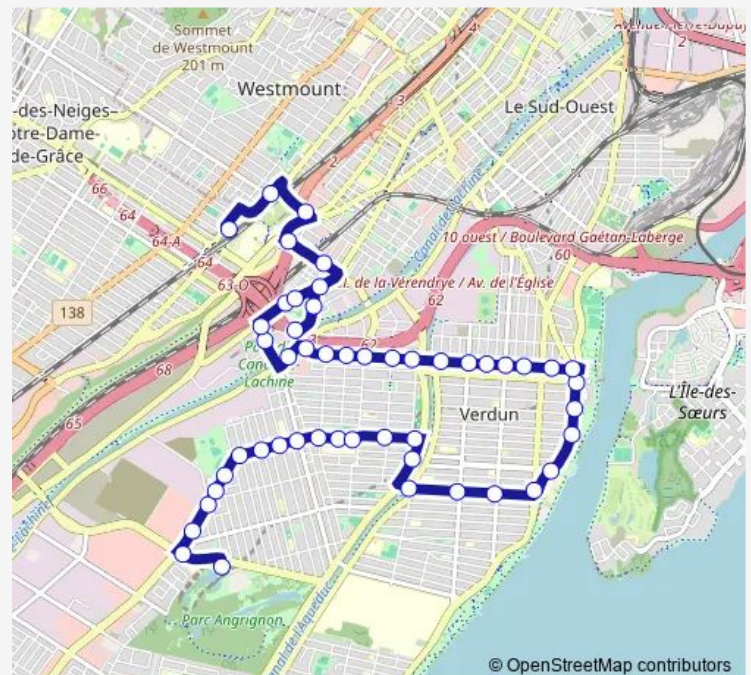

Woodland / de Verdun

Wellington / Argyle

Lasalle / Desmarchais

Route schedule

Station Angrignon — Station Vendôme

Monday	05:07-00:46 ⁺¹
Tuesday	05:07-00:46 ⁺¹
Wednesday	05:07-00:42 ⁺¹
Thursday	05:07-00:42 ⁺¹
Friday	05:07-00:42 ⁺¹
Saturday	05:15-01:09 ⁺¹
Sunday	05:15-00:46 ⁺¹

Route info

Direction: Station Angrignon

Stops: 50

Trip Duration: 0 hour 47 min

Lasalle / 2e Avenue

Lasalle / Rielle

Lasalle / Galt

de l'Église / Lasalle

Route info

Direction: Station Vendôme

Stops: 45

Trip Duration: 0 hour 45 min

Lasalle / 5e Avenue

Lasalle / Desmarchais

Lasalle / Woodland

Woodland / de Verdun