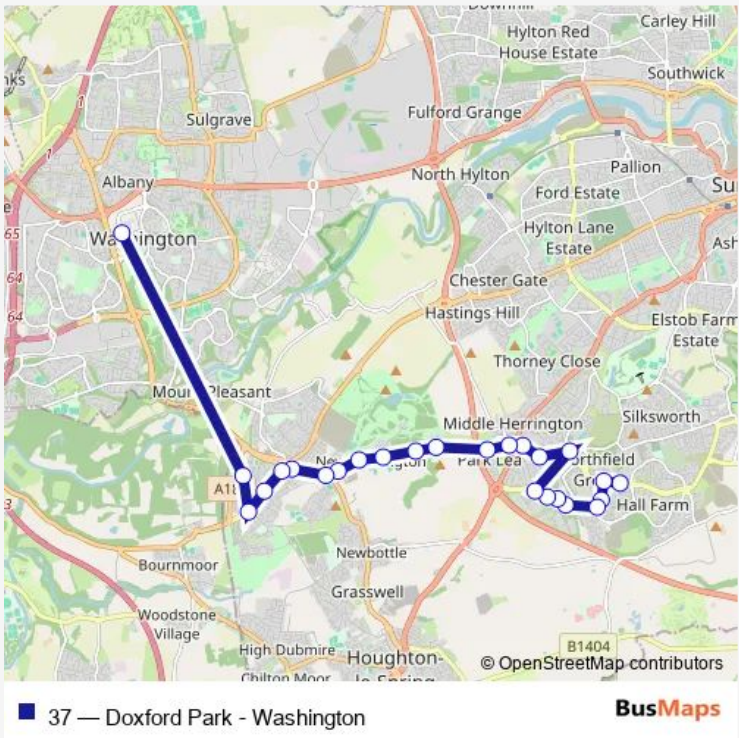

Bus 37 Doxford Park - Washington

[Go to website](#)

Direction
 Doxford Park Shops — Washington Galleries Bus Station
 25 stops
[Open route schedule](#)

- Doxford Park Shops
- Moorside Road-Doxford Park Way
- Moorside Road-Manningford Drive
- Moorside Road-Midgley Drive
- Glanville Road
- Doxford Technology Park
- Doxford International-Arriva
- Doxford International
- Silksworth Road-Allendale Road
- Silksworth Road-Woodside Grove
- Durham Road - Crow Lane
- Herrington Road - Board Inn
- Herrington Road-Park Lea
- Herrington Road-Mcclaren Way
- St Aidans Terrace-Hill Terrace
- St Aidans Terrace-Flighters
- St Aidans Terrace-Freezemoor Road
- St Aidans Terrace-Nursing Home
- Herrington Burn - A182
- Philadelphia Lane
- Chester Road - Station Road

Route schedule
 Doxford Park Shops — Washington Galleries Bus Station

Monday	06:29-17:59
Tuesday	06:29-17:59
Wednesday	06:29-17:59
Thursday	06:29-17:59
Friday	06:29-17:59
Saturday	07:44-17:44
Sunday	—

Route info
 Direction: Doxford Park Shops
 Stops: 25
 Trip Duration: 0 hour 27 min

Chester Road-Hindsons Crescent

Chester Road-Boundary Houses

Biddick Woods Estate

Washington Galleries Bus Station

Direction

Washington Galleries Bus Station — Doxford Park Way

24 stops

[Open route schedule](#)

Sunday —

Route info

Direction: Washington Galleries Bus Station

Stops: 24

Trip Duration: 0 hour 27 min

37 Bus time schedules and route maps are available in an offline PDF at busmaps.com. Use the busmaps.com website to see live bus times, train schedule or subway schedule, and step-by-step directions for all public transit in Sunderland