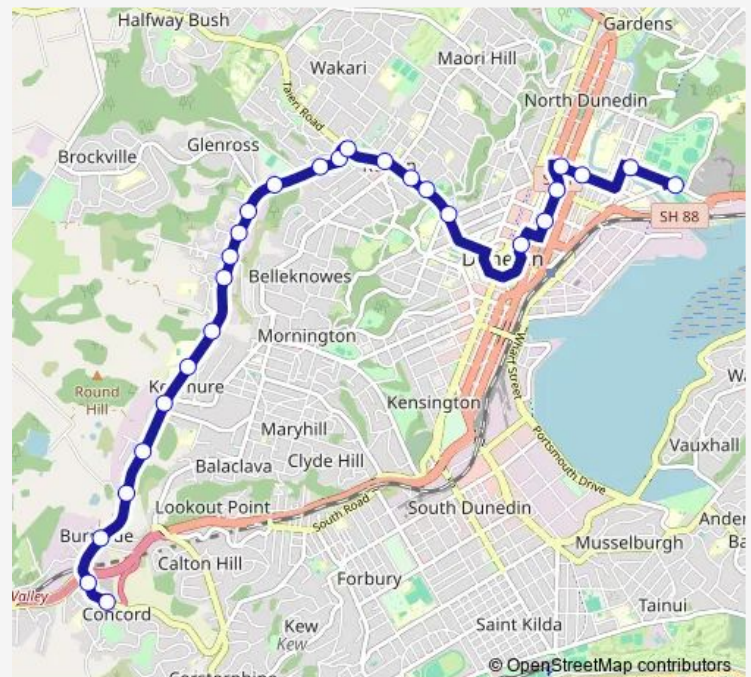

Kaikorai Valley Rd, 150

Kaikorai Valley Rd, 70

Mellor St, Cableways

Taieri Rd, Nairn Street

Stuart St, cnr Tyne Street

Stuart St, opposite Strathmore Cres

Stuart St, cnr Littlebourne Rd

Stuart St, 330

Bus Hub Stop B

### Route schedule

Main South Rd, 12 — Sh88, Logan Park

Monday 06:20-21:20

Tuesday 06:20-21:20

Wednesday 06:20-21:20

Thursday 06:20-21:20

Friday 06:20-21:20

Saturday 08:20-22:20

### Route info

Direction: Main South Rd, 12

Stops: 27

Trip Duration: 0 hour 30 min

37 — Concord - City - University

Cumberland St, outside New World

Malcom St, cnr Frederick St

Albany St, Museum Reserve