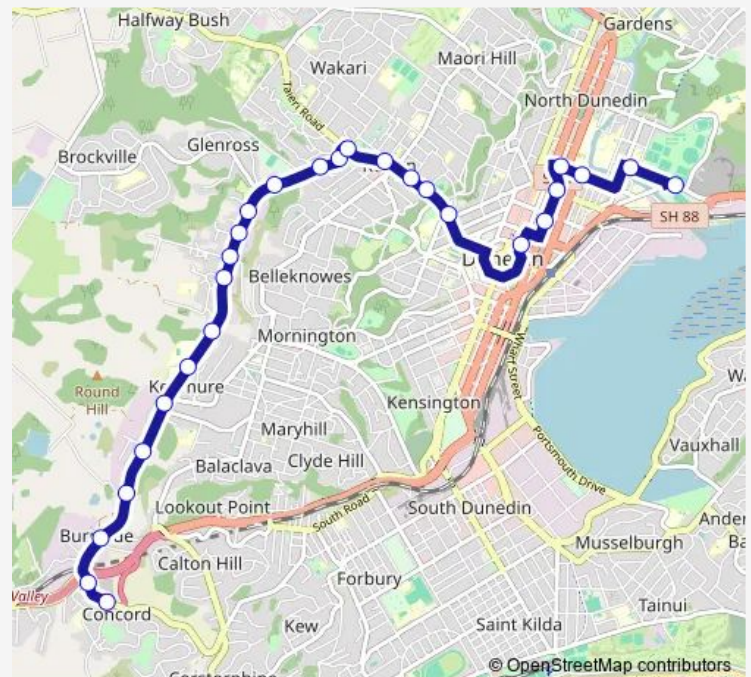

Kaikorai Valley Rd, 232

Kaikorai Valley Rd, 200

Kaikorai Valley Rd, 150

Kaikorai Valley Rd, 70

Mellor St, Cableways

Taieri Rd, Nairn Street

Stuart St, cnr Tyne Street

Stuart St, opposite Strathmore Cres

Stuart St, cnr Littlebourne Rd

Stuart St, 330

Bus Hub Stop B

Route schedule

Main South Rd, 12 — Sh88, Logan Park

Monday 06:20-21:20

Tuesday 06:20-21:20

Wednesday 06:20-21:20

Thursday 06:20-21:20

Friday 06:20-21:20

Saturday 08:20-22:20

Sunday 09:20-18:20

Route info

Direction: Main South Rd, 12

Stops: 27

Trip Duration: 0 hour 30 min

37 — Concord - City - University

BusMaps

Cumberland St, outside New World

Malcom St, cnr Frederick St

Albany St, Museum Reserve

Albany St, Central Library

Union St (E)

Sh88, Logan Park