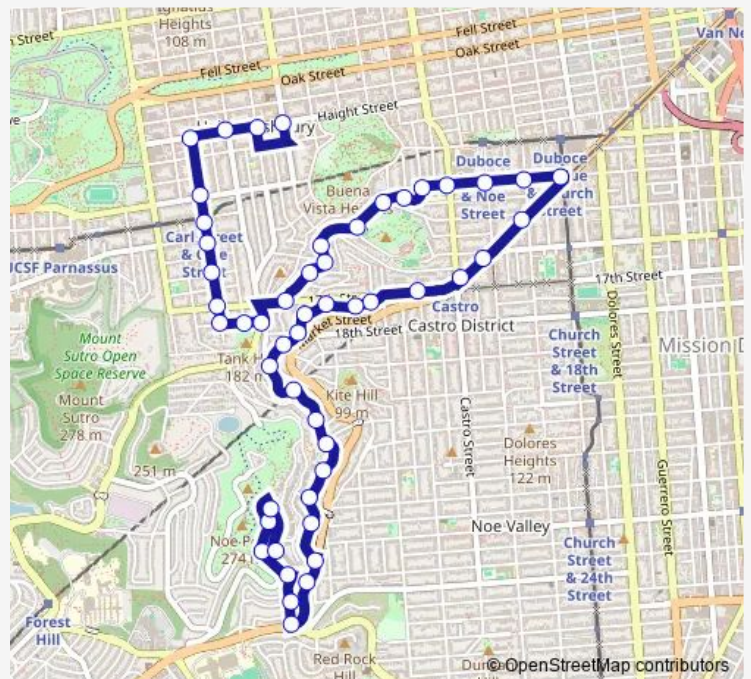

[Go to website](#)

Direction
 Masonic Ave & Haight St — Parkridge Dr & Burnett Ave
 50 stops
[Open route schedule](#)

- Masonic Ave & Haight St
- Ashbury St & Haight St
- Haight St & Clayton St
- Cole St & Haight St
- Cole St & Frederick St
- Cole St & Carl St
- Cole St & Parnassus Ave
- Cole St & Alma St
- Cole St & 17th St
- Cole St & Carmel St
- Carmel St & Belvedere St
- Carmel St & Twin Peaks Blvd
- Roosevelt Way & 17th St
- Roosevelt Way & Lower Ter
- Roosevelt Way & Clifford Ter
- 415 Roosevelt Way
- Roosevelt Way & Museum Way
- Roosevelt Way & 15th St
- Roosevelt Way & Buena Vista Ter
- Roosevelt Way & 14th St
- 14th St & Castro St

Route info

Direction: Masonic Ave & Haight St

Stops: 50

Trip Duration: 0 hour 29 min

14th St & Noe St

14th St & Sanchez St

14th St & Church St

Market St & 15th St

Market St & 16th St

Market St & 17th St

17th St & Diamond St

Corbett Ave & Ord St

Corbett Ave & Hattie St

210 Corbett Ave

Corbett Ave & Danvers St

Corbett Ave & Mars St

Direction: Parkridge Dr & Burnett Ave

Stops: 44

Trip Duration: 0 hour 29 min

Buena Vista Ter & Roosevelt Way

Buena Vista Ter & Buena Vista Ave E

Buena Vista Ave E & Buena Vista Ter

Upper Ter & Buena Vista Ave West