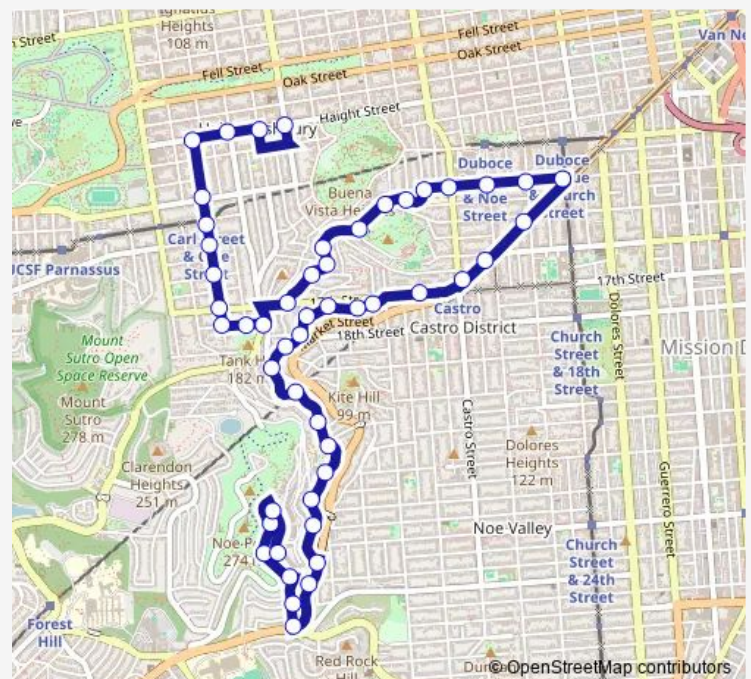

14th St & Castro St

### Route schedule

Masonic Ave & Haight St — Parkridge Dr & Burnett Ave

Monday 06:07-21:52

Tuesday 06:07-21:52

Wednesday 06:07-21:52

Thursday 06:07-21:52

Friday 06:07-21:52

Saturday 09:04-22:04

### Route info

Direction: Masonic Ave & Haight St

Stops: 50

Trip Duration: 0 hour 29 min

37 — Corbett

BusMaps

14th St & Noe St

14th St & Sanchez St

## Route info

Direction: Parkridge Dr & Burnett Ave

Stops: 44

Trip Duration: 0 hour 31 min

Buena Vista Ter & Roosevelt Way

Buena Vista Ter & Buena Vista Ave E

Buena Vista Ave E & Buena Vista Ter

Upper Ter & Buena Vista Ave West