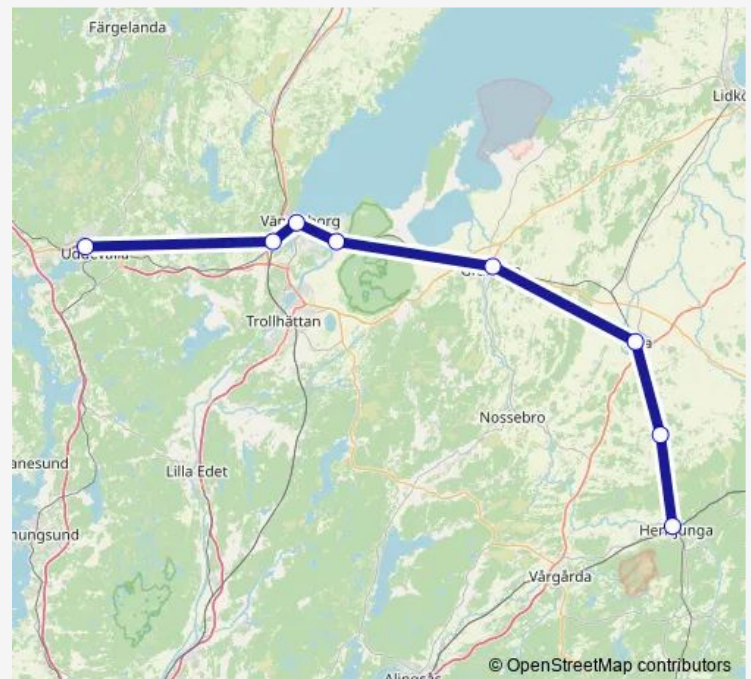

Vara station

Grästorp station

Vargön station

Vänernsberg Centralstation

Öxnered station

Uddevalla Centralstation

Route schedule

Herrljunga station — Uddevalla Centralstation

Monday 07:38-21:20

Tuesday 07:38-21:20

Wednesday 07:38-21:20

Thursday 07:38-21:20

Friday 07:38-22:10

Saturday 09:55-20:14

Sunday 09:55-22:10

Route info

Direction: Herrljunga station

Stops: 8

Trip Duration: 2 hour 19 min

Direction

Borås Centralstation — Varberg station

11 stops

[Open route schedule](#)

Borås Centralstation