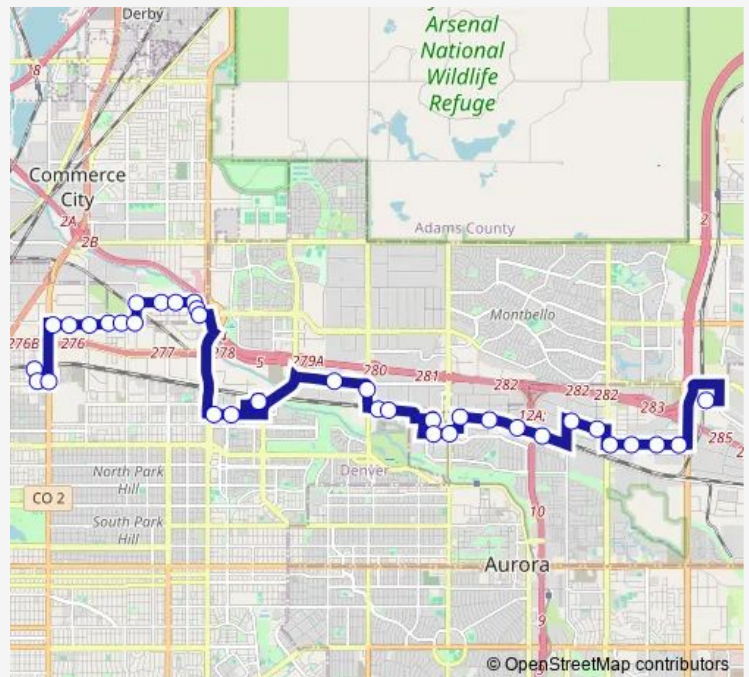

40th Ave & Salida St

40th Ave & Airport Blvd

32nd Ave & Ouray St

32nd Ave & Lewiston St

32nd Ave & Jasper St

32nd Ave & Chambers Rd

33rd Pl & Fraser St

33rd Pl & Sable Blvd

40th Ave & Havana St

40th Ave & Central Park Blvd

Central Park Station Gate D2

36th Ave & Syracuse St

**Route schedule**

40th Ave & Airport Blvd-Gateway Park Stn Gate J — 40th & Colorado Station Gate E

Monday 05:35-16:47

Tuesday 05:35-16:47

Wednesday 05:35-16:47

Thursday 05:35-16:47

Friday 05:35-16:47

Saturday —

Sunday —

**Route info**

Direction: 40th Ave & Airport Blvd-Gateway Park Stn Gate J

Stops: 36

Trip Duration: 1 hour 6 min

37 — Smith Road Industrial

36th Ave & Quebec St

49th Ave & Pontiac St

Olive St & 49th Ave

50th Ave & Newport St

50th Ave & Locust St