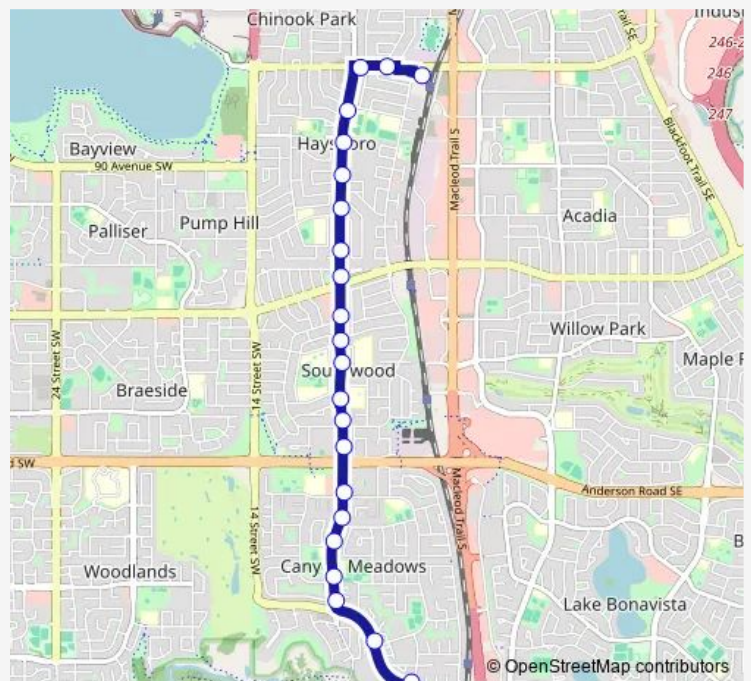

Bus 37 Heritage Station/Canyon Meadows

[Go to website](#)

Direction
 Heritage LRT Station — SB 6 ST SW @ Canyon Meadows
 DR Sw

25 stops

[Open route schedule](#)

- Heritage LRT Station
- WB Heritage DR @ 5 ST Sw
- SB Elbow DR @ Heritage DR Sw
- SB Elbow DR @ Hamlet RD Sw
- SB Elbow DR @ Haverhill RD Sw
- SB Elbow DR @ 89 AV Sw
- SB Elbow DR @ Hillary CR Sw
- SB Elbow DR @ 96 AV Sw
- SB Elbow DR @ Springwood DR Sw
- SB Elbow DR @ N. of Southland DR Sw
- SB Elbow DR @ Southland DR Sw
- SB Elbow DR @ Southampton DR Sw
- SB Elbow DR @ Sylvester CR Sw
- SB Elbow DR @ Sabrina RD Sw
- SB Elbow DR @ Southglen DR Sw
- SB Elbow DR @ Southampton DR Sw
- SB Elbow DR @ Canterbury DR Sw
- SB Elbow DR @ Cantabrian DR Sw
- SB Elbow DR @ Canata CL Sw
- SB Elbow DR @ Canterbury DR Sw
- EB Canyon Meadows DR @ Elbow DR Sw

Route schedule

Heritage LRT Station — SB 6 ST SW @ Canyon Meadows
 DR Sw

Monday	04:18-23:25
Tuesday	04:18-23:25
Wednesday	04:18-23:25
Thursday	04:18-23:25
Friday	04:18-23:25
Saturday	05:52-23:20
Sunday	05:52-23:20

Route info

Direction: Heritage LRT Station

Stops: 25

Trip Duration: 0 hour 16 min

■ 37 — Heritage Station/Canyon Meadows

EB Canterbury DR @ Canyon Meadows DR Sw

SB 6 Street SW @ Canterbury Dr Sw

SB 6 ST SW @ 130 AV Sw

SB 6 ST SW @ Canyon Meadows DR Sw

Direction

SB 6 ST SW @ Canyon Meadows DR Sw — Heritage LRT Station

22 stops

[Open route schedule](#)

SB 6 ST SW @ Canyon Meadows DR Sw

WB Canyon Meadows Dr.@ Canterbury Dr Sw