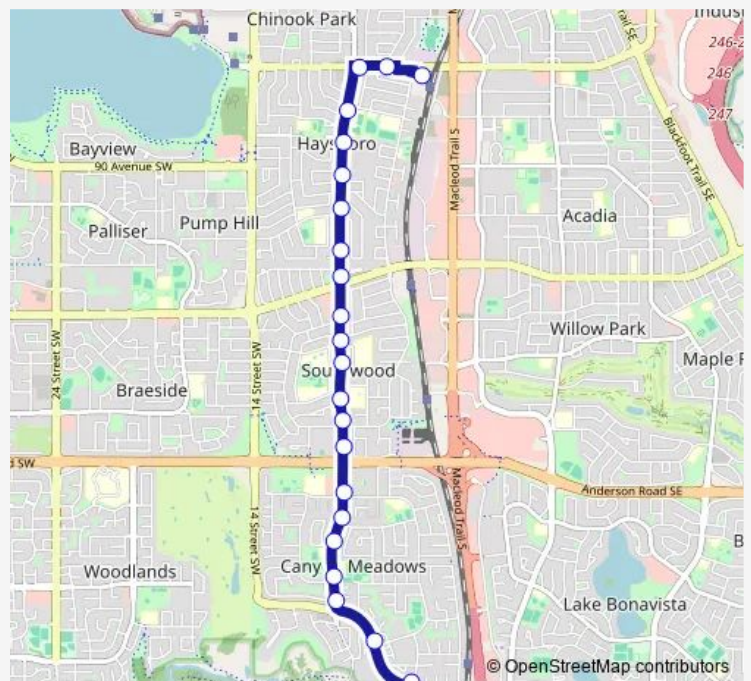

NB Elbow DR @ Southglen DR SW

NB Elbow DR @ Sabrina RD SW

NB Elbow DR @ Sylvester CR SW

NB Elbow DR @ Southampton DR Sw

NB Elbow DR @ Southland CR SW

NB Elbow DR @ Hagar PL SW

NB Elbow DR @ 96 AV Sw

NB Elbow DR @ Hays DR SW

NB Elbow DR @ 89 AV SW

NB Elbow DR @ Haverhill RD Sw

Elbow Drive Station (Eb)

EB Heritage DR @ 5 ST Sw

Route schedule

SB 6 ST SW @ Canyon Meadows DR Sw — Heritage LRT Station

| | |
|-----------|-------------|
| Monday | 04:20-23:38 |
| Tuesday | 04:20-23:38 |
| Wednesday | 04:20-23:38 |
| Thursday | 04:20-23:38 |
| Friday | 04:20-23:38 |
| Saturday | 05:35-23:33 |
| Sunday | 05:35-23:33 |

Route info

Direction: SB 6 ST SW @ Canyon Meadows DR Sw

Stops: 22

Trip Duration: 0 hour 15 min

■ 37 — Heritage Station/Canyon Meadows

Direction

Heritage LRT Station — SB 6 ST SW @ Canyon Meadows DR Sw

25 stops

[Open route schedule](#)

Heritage LRT Station

WB Heritage DR @ 5 ST Sw

SB Elbow DR @ Heritage DR Sw

SB Elbow DR @ Hamlet RD SW

SB Elbow DR @ Haverhill RD SW

SB Elbow DR @ 89 AV Sw

SB Elbow DR @ Hillary CR SW