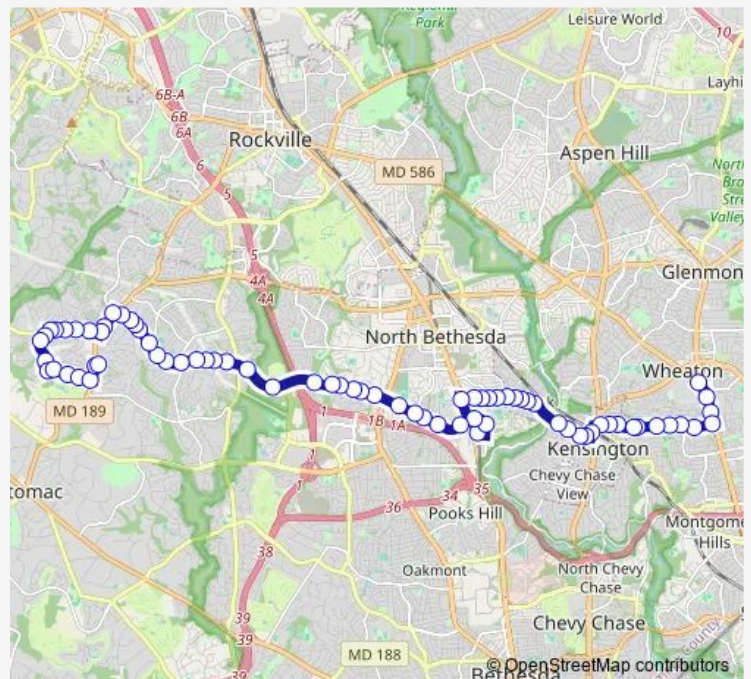

Bus 37 37-Potomac-Wheaton Metro Station

[Go to website](#)

Direction

Wheaton Station & BAY M — Falls RD & @11315 (Pcc)

75 stops

[Open route schedule](#)

- Wheaton Station & BAY M
- Georgia AVE & Veirs Mill Rd
- Georgia AVE & Windham Ln
- Plyers Mill RD & Georgia Ave
- Plyers Mill RD & Hutting Pl
- Plyers Mill RD & Brunswick Ave
- Plyers Mill RD & Maybrook Ave
- Plyers Mill RD & Maybrook Pl
- Plyers Mill RD & Jennings Rd
- Plyers Mill RD & Drumm Ave
- Plyers Mill RD & ST Paul St
- Plyers Mill RD & Lexington St
- Plyers Mill RD & Concord St
- Connecticut AVE & Howard Ave
- Knowles AVE & Detrick Ave
- Knowles AVE & Summit Ave
- Knowles AVE & Ewell Ave
- Knowles AVE & Ewell Ave
- Strathmore AVE & Keswick St
- Strathmore AVE & Clermont Ave
- Strathmore AVE & Montrose Ave

Route schedule

Wheaton Station & BAY M — Falls RD & @11315 (Pcc)

Monday	15:35-19:15
Tuesday	15:35-19:15
Wednesday	15:35-19:15
Thursday	15:35-19:15
Friday	15:35-19:15
Saturday	—
Sunday	—

Route info

Direction: Wheaton Station & BAY M

Stops: 75

Trip Duration: 0 hour 43 min

37 — 37-Potomac-Wheaton Metro Station

Strathmore AVE & Kenilworth Ave

Strathmore AVE & Flanders Ave

Strathmore AVE & Flanders Ave

Strathmore AVE & Stillwater Ave

Strathmore AVE & Stillwater Ave

Strathmore AVE & Jolly Wy

Rockville Pike & Strathmore Ave

Tuckerman LN & Rockville Pike

Grosvenor Station & BAY J

Tuckerman LN & Cloister Dr

Tuckerman LN & Rockville Pike

Tuckerman LN & Grosvenor Pl

Tuckerman LN & Kings Riding Way