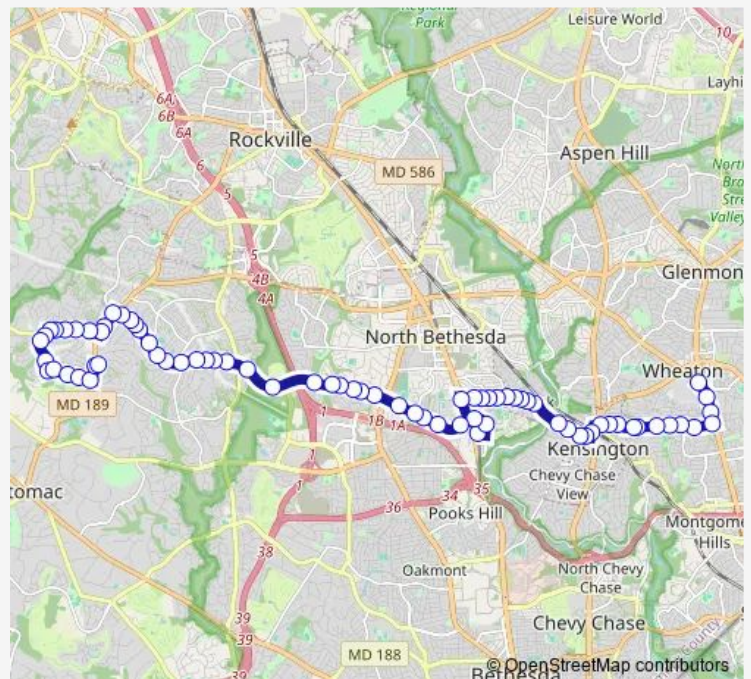

Bus 37 37-Potomac-Wheaton Metro Station

[Go to website](#)

Direction

Wheaton Station & BAY M — Falls RD & @11315 (Pcc)

62 stops

[Open route schedule](#)

- Wheaton Station & BAY M
- Georgia AVE & Veirs Mill Rd
- Georgia AVE & Windham Ln
- Plyers Mill RD & Georgia Ave
- Plyers Mill RD & Hutting Pl
- Plyers Mill RD & Brunswick Ave
- Plyers Mill RD & Maybrook Ave
- Plyers Mill RD & Maybrook Pl
- Plyers Mill RD & Jennings Rd
- Plyers Mill RD & Drumm Ave
- Plyers Mill RD & ST Paul St
- Plyers Mill RD & Lexington St
- Plyers Mill RD & Concord St
- Connecticut AVE & Howard Ave
- Knowles AVE & Detrick Ave
- Knowles AVE & Summit Ave
- Knowles AVE & Ewell Ave
- Knowles AVE & Ewell Ave
- Strathmore AVE & Keswick St
- Strathmore AVE & Clermont Ave
- Strathmore AVE & Montrose Ave

Route schedule

Wheaton Station & BAY M — Falls RD & @11315 (Pcc)

Monday	05:55-08:40
Tuesday	05:55-08:40
Wednesday	05:55-08:40
Thursday	05:55-08:40
Friday	05:55-08:40
Saturday	—
Sunday	—

Route info

Direction: Wheaton Station & BAY M

Stops: 62

Trip Duration: 0 hour 37 min

37 — 37-Potomac-Wheaton Metro Station

Strathmore AVE & Kenilworth Ave

Strathmore AVE & Flanders Ave

Strathmore AVE & Flanders Ave

Strathmore AVE & Stillwater Ave

Strathmore AVE & Stillwater Ave

Strathmore AVE & Jolly Wy

Rockville Pike & Strathmore Ave

Tuckerman LN & Rockville Pike

Grosvenor Station & BAY H

Tuckerman LN & Cloister Dr

Tuckerman LN & Rockville Pike

Tuckerman LN & Grosvenor Pl

Tuckerman LN & Kings Riding Way