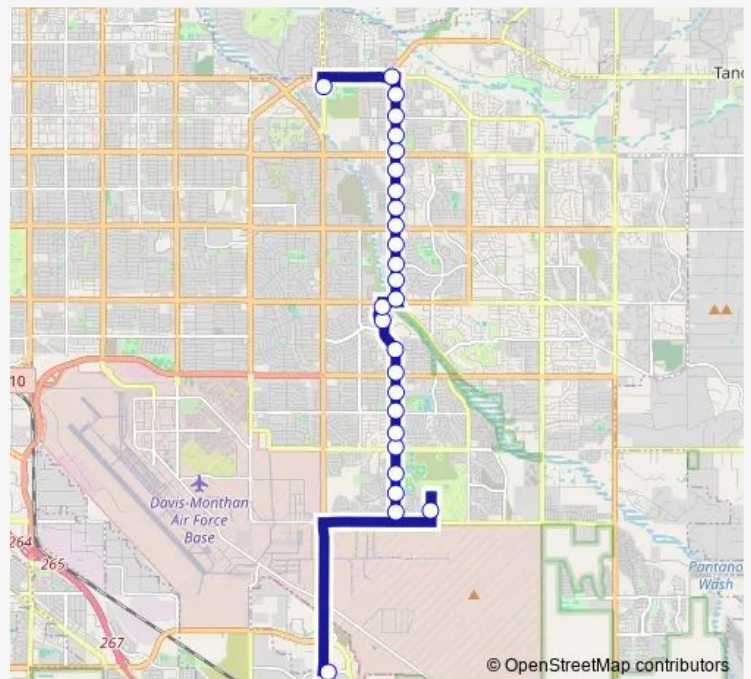

## Bus 37 Pantano

[Go to website](#)

**Direction**  
 Kolb/Valencia (Se) — Sabino Canyon/Tanque Verde (Se)  
 27 stops  
[Open route schedule](#)

- Kolb/Valencia (Se)
- Pima College East Campus (Es)
- Pantano/Constant (Ne)
- Pantano/Poinciana (Ne)
- Pantano/Dogwood (Se)
- Pantano/Escalante (Ne)
- Pantano/Victoria (Ne)
- Pantano/Stella (Ne)
- Pantano/Lurlene (Ne)
- Pantano/Golf Links (Ne)
- Pantano/2121 S Pantano (Ne)
- Pantano/S Eastside Loop (Ne)
- Pantano/22nd St(Se)
- Pantano/22nd St (Ne)
- Pantano/19th St (Ne)
- Pantano/Kenyon (Ne)
- Pantano/Scarlett (Ne)
- Pantano/Broadway (Ne)
- Pantano/Canyon Creek Apts (Nb)
- Pantano/5th St (Ne)
- Pantano/Rosewood (Ne)

### Route schedule

Kolb/Valencia (Se) — Sabino Canyon/Tanque Verde (Se)

Monday	04:48-18:48
Tuesday	04:48-18:48
Wednesday	04:48-18:48
Thursday	04:48-18:48
Friday	04:48-18:48
Saturday	06:16-19:25
Sunday	06:46-19:25

### Route info

Direction: Kolb/Valencia (Se)

Stops: 27

Trip Duration: 0 hour 36 min

37 — Pantano

Pantano/Speedway (Ne)

Pantano/Villa Rica (Se)

Pantano/Pima (Ne)

## Route info

Direction: Sabino Canyon/Tanque Verde (Se)

Stops: 31

Trip Duration: 0 hour 36 min

Pantano/Escalante (Sw)

Pantano/Dogwood (Sw)

Pantano/Poinciana (Sw)

Pantano/Constant (Sw)