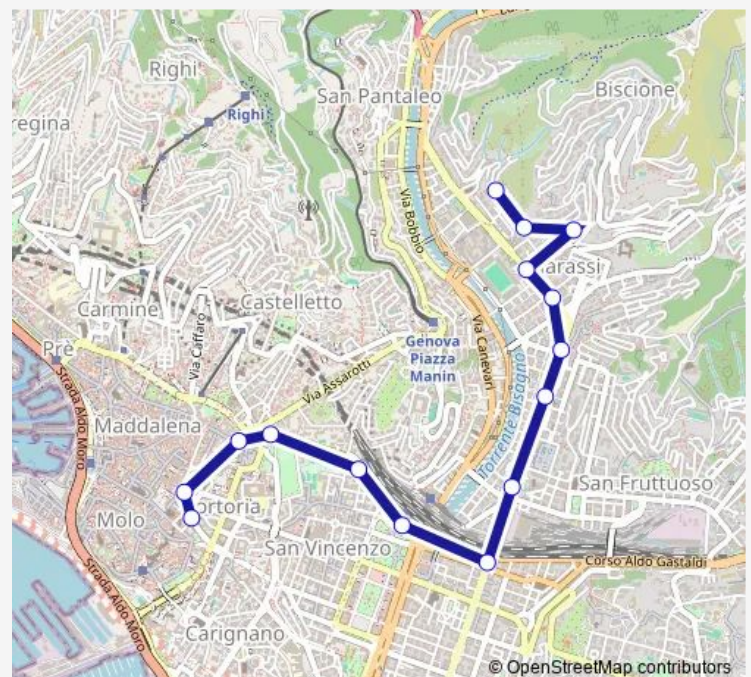

Saturday 16:54

Sunday 05:24-13:41

Route info

Direction: Piacenza 8/Ponte Veronelli

Stops: 19

Trip Duration: 0 hour 21 min

■ 37 — Via dei Platani (Marassi) -Brignole-De Ferrari

Direction

Dante/DE Ferrari — Platani/Scuola

15 stops

[Open route schedule](#)

Dante/DE Ferrari

DE Ferrari/Metro'

Roma/Corvetto

Giacomo E Filippo/Corvetto

DE Amicis/Piazza Brignole

Trip Duration: 0 hour 10 min

Direction

Dante/DE Ferrari — Piacenza 5/Ponte Veronelli

20 stops

[Open route schedule](#)

Dante/DE Ferrari

XX Settembre 1/DE Ferrari

XX Settembre 2/Monumentale

Saturday 19:30-20:07

Sunday 19:58

Route info

Direction: Dante/DE Ferrari

Stops: 20

Trip Duration: 0 hour 20 min

37 Bus time schedules and route maps are available in an offline PDF at busmaps.com. Use the busmaps.com website to see live bus times, train schedule or subway schedule, and step-by-step directions for all public transit in Genoa