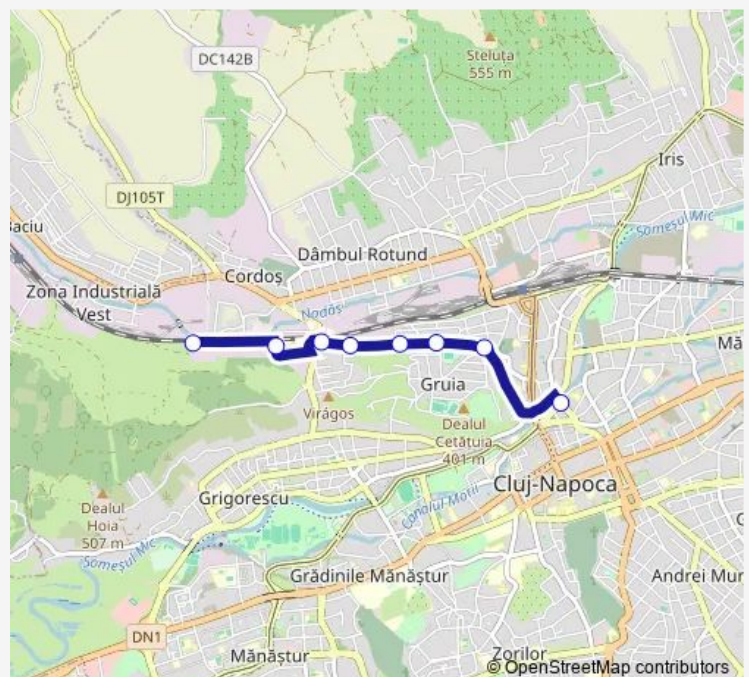

Wednesday 05:00-22:45

Thursday 05:00-22:45

Friday 05:00-22:45

Saturday 05:30-22:20

Sunday 06:30-22:20

**Route info**

Direction: P-a M. Viteazul Est

Stops: 8

Trip Duration: 0 hour 26 min

37 — P-ta M. Viteazul - Str. Romulus Vuia

## Direction

Tetarom Vest — Piaa Mihai Viteazul Est Sosire

8 stops

[Open route schedule](#)

Tetarom Vest

Barieră CFR Sud

Vasile Carlova

Rădăui Sud

## Route info

Direction: Tetarom Vest

Stops: 8

Trip Duration: 1 hour 24 min

37 Bus time schedules and route maps are available in an offline PDF at [busmaps.com](https://busmaps.com). Use the [busmaps.com](https://busmaps.com) website to see live bus times, train schedule or subway schedule, and step-by-step directions for all public transit in Cluj-Napoca