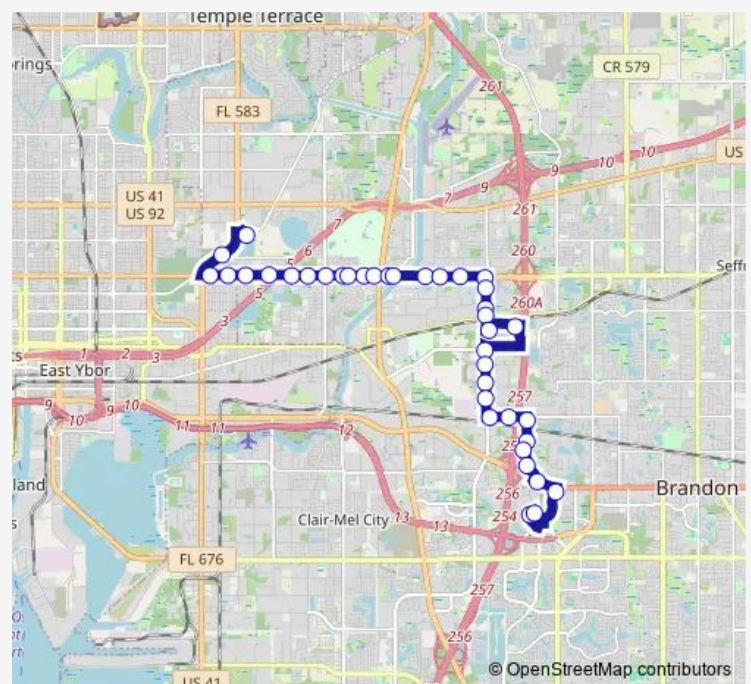

Falkenburg Rd @ Queen Palm Dr

Falkenburg Rd @ Princess Palm Av

M L King Jr Blvd @ Mclane Dr

M L King Jr Blvd @ Wedgemere Dr

Route schedule

Not A Stop - Brandon Mall Staging Area — Netpark Transfer Center

Monday 06:35-22:41

Tuesday 06:35-22:41

Wednesday 06:35-22:41

Thursday 06:35-22:41

Friday 06:35-22:41

Saturday 06:48-22:47

Sunday 06:48-22:47

Route info

Direction: Not A Stop - Brandon Mall Staging Area

Stops: 39

Trip Duration: 0 hour 33 min

37 — Brandon/Netpark

M L King Jr Blvd @ Cragmont Dr

M L King Jr Blvd @ Riga Blvd

M L King Jr Blvd @ Coconut Palm

M L King Jr Blvd @ 9001

M L King Jr Blvd @ US Hwy 301 Es

Stops: 38

Trip Duration: 0 hour 32 min

Falkenburg Rd @ Columbus Dr

Falkenburg Rd @ Windhorst Rd

Falkenburg Rd @ Fisher Rd

Falkenburg Rd @ Cedar Run

Woodberry Rd @ Falkenburg Rd

Woodberry Rd @ Hobbs St