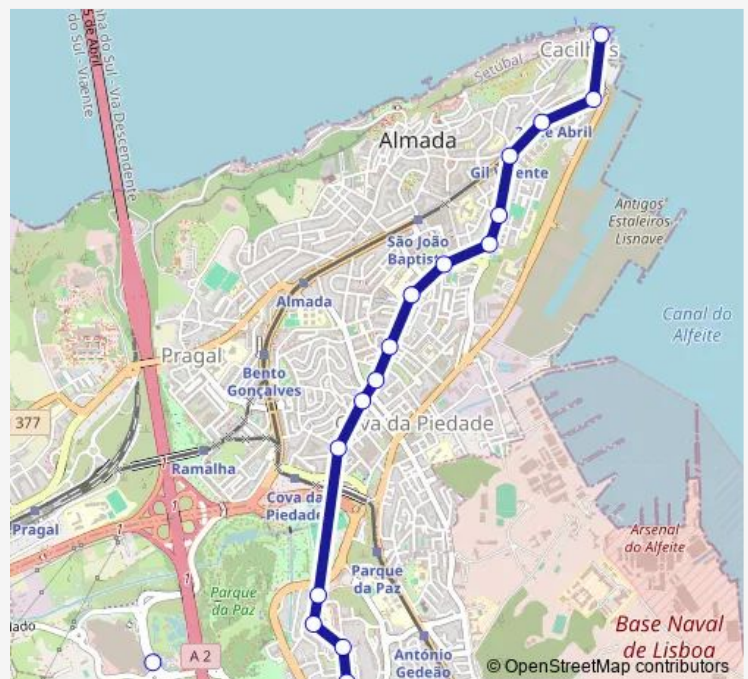

Route info

Direction: Feijó (Almada Fórum)

Stops: 18

Trip Duration: 0 hour 25 min

Bus time schedules and route maps are available in an offline PDF at busmaps.com. Use the busmaps.com website to see live bus times, train schedule or subway schedule, and step-by-step directions for all public transit in Almada