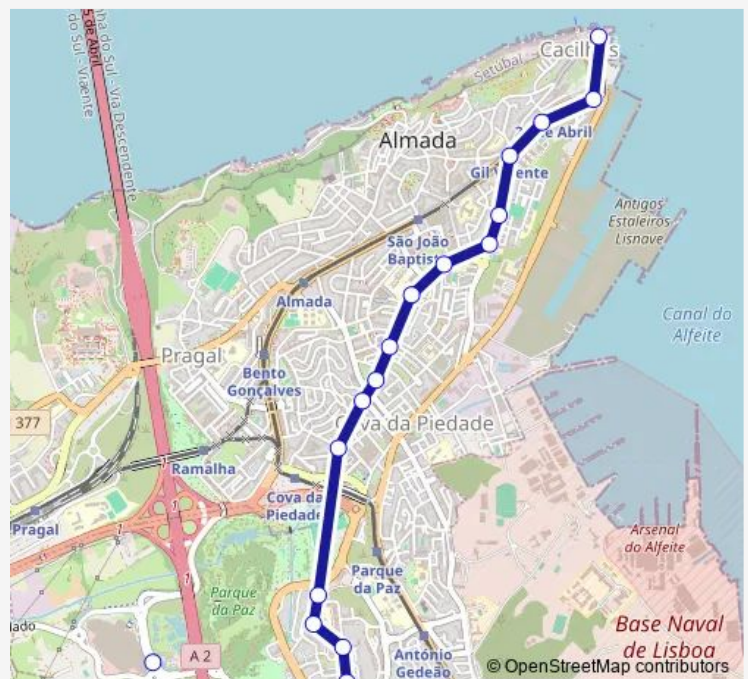

Route info

Direction: Feijó (Almada Fórum)

Stops: 18

Trip Duration: 0 hour 25 min

Bus time schedules and route maps are available in an offline PDF at busmaps.com. Use the busmaps.com website to see live bus times, train schedule or subway schedule, and step-by-step directions for all public transit in Almada