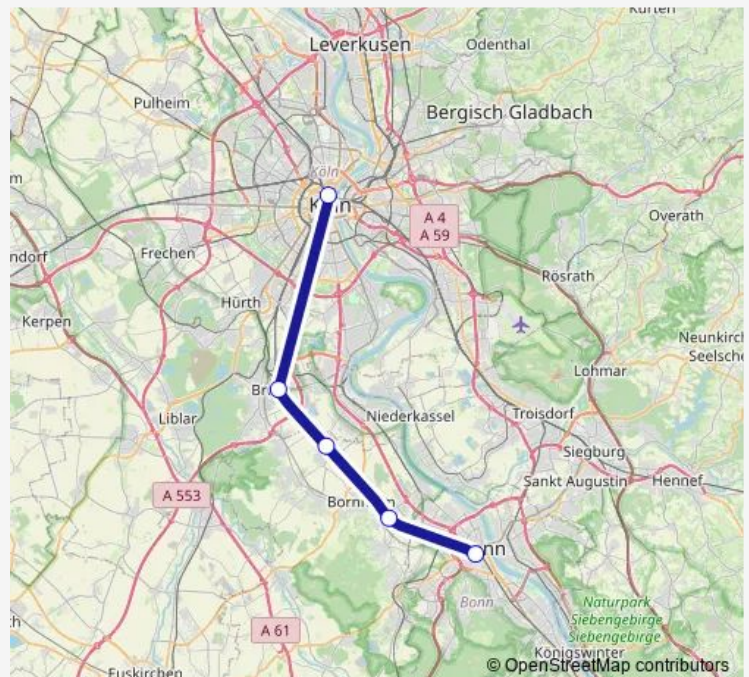

### Direction

Solingen Hbf — Leverkusen Manfort Bf

4 stops

[Open route schedule](#)

Solingen Hbf

Leichlingen Bf

Leverkusen Opladen Bf

Leverkusen Manfort Bf

### Route schedule

Solingen Hbf — Leverkusen Manfort Bf

Monday —

Tuesday —

Wednesday —

Thursday —

Friday 21:15-23:15

Saturday —

### Route info

Direction: Solingen Hbf

Stops: 4

Trip Duration: 0 hour 53 min

## Route info

Direction: Leverkusen Manfort Bf

Stops: 3

Trip Duration: 0 hour 26 min