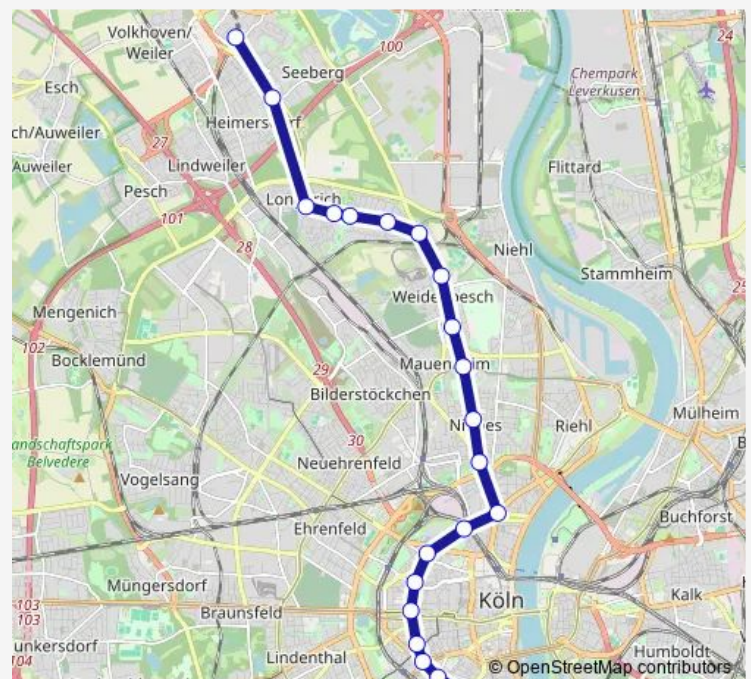

Köln Nippes Neusser Str./Gürtel

Köln Nippes Florastr.

Köln Nippes Lohsestr.

Köln Ebertplatz

Köln Hansaring

Köln Christophstr./Mediapark

Köln Friesenplatz

Köln Rudolfplatz

Köln Zülpicher Platz

Köln Barbarossaplatz

Köln Eifelstr.

Köln Ulrepforte

Route schedule

Köln Chorweiler — Köln Ubierring

Monday	04:24-00:43 ⁺¹
Tuesday	04:24-00:43 ⁺¹
Wednesday	04:24-00:43 ⁺¹
Thursday	04:24-00:43 ⁺¹
Friday	04:24-02:43 ⁺¹
Saturday	03:13-02:43 ⁺¹
Sunday	03:13-00:43 ⁺¹

Route info

Direction: Köln Chorweiler

Stops: 23

Trip Duration: 0 hour 38 min

Köln Chlodwigplatz

Köln Ubierring

Direction

Köln Ubierring — Köln Longerich Friedhof

Route info

Direction: Köln Ubierring

Stops: 23

Trip Duration: 0 hour 39 min

15 Metro time schedules and route maps are available in an offline PDF at busmaps.com. Use the busmaps.com website to see live bus times, train schedule or subway schedule, and step-by-step directions for all public transit in Koeln