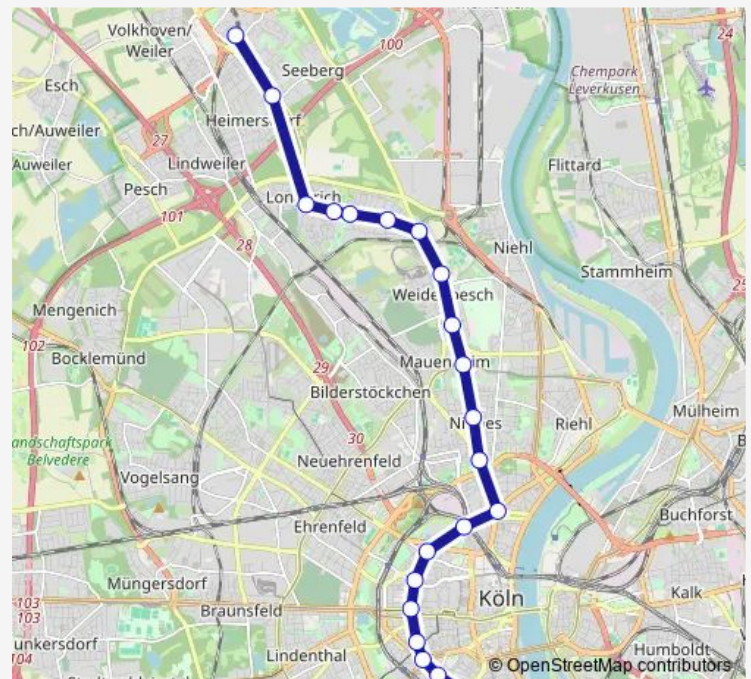

Köln Eifelstr.

Köln Ulrepforte

### Route schedule

Köln Chorweiler — Köln Ubierring

Monday	04:24-00:43 <sup>+1</sup>
Tuesday	04:13-02:43 <sup>+1</sup>
Wednesday	03:14-00:43 <sup>+1</sup>
Thursday	04:24-00:43 <sup>+1</sup>
Friday	04:24-02:43 <sup>+1</sup>
Saturday	03:13-02:43 <sup>+1</sup>
Sunday	03:13-00:43 <sup>+1</sup>

### Route info

Direction: Köln Chorweiler

Stops: 23

Trip Duration: 0 hour 38 min

Köln Chlodwigplatz

Köln Ubierring

## Route info

Direction: Köln Ubierring

Stops: 23

Trip Duration: 0 hour 39 min

15 Metro time schedules and route maps are available in an offline PDF at [busmaps.com](https://busmaps.com). Use the [busmaps.com](https://busmaps.com) website to see live bus times, train schedule or subway schedule, and step-by-step directions for all public transit in Koeln