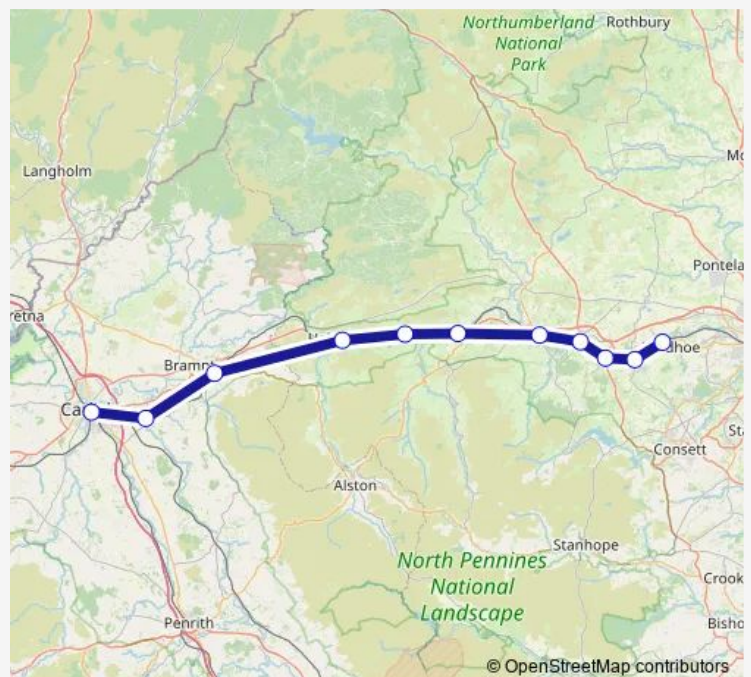

Riding Mill

Corbridge

Hexham

Haydon Bridge

Bardon Mill

Haltwhistle

Brampton (Cumbria)

Wetheral

21:30

Route info

Direction: Prudhoe

Stops: 11

Trip Duration: 2 hour 2 min

■ Nt:Pru->Car — NT replacement bus service from PRU to Car

BusMaps

Nt:Pru->Car Rail Replacement Bus Service time schedules and route maps are available in an offline PDF at busmaps.com. Use the busmaps.com website to see live bus times, train schedule or subway schedule, and step-by-step directions for all public transit in Carlisle