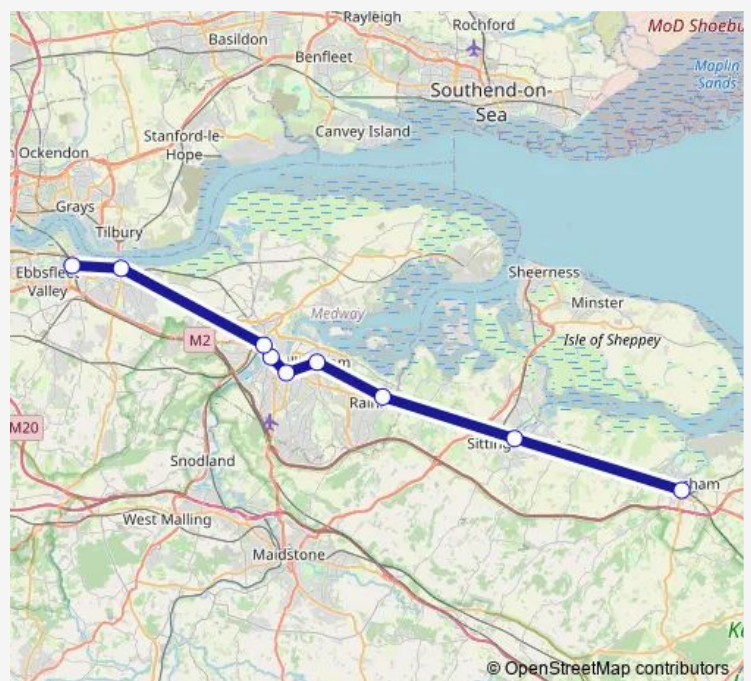

Rainham (Kent)

Gillingham (Kent)

Chatham

Rochester

Strood

Gravesend

Ebbsfleet International

Route schedule

Faversham — Ebbsfleet International

Monday

—

Tuesday

—

Wednesday

—

Thursday

—

Friday

—

Saturday

—

Sunday

05:35

Route info

Direction: Faversham

Stops: 9

Trip Duration: 2 hour 0 min

■ Se:Fav->Ebd — SE replacement bus service from FAV to Ebd

Se:Fav->Ebd Rail Replacement Bus Service time schedules and route maps are available in an offline PDF at busmaps.com. Use the busmaps.com website to see live bus times, train schedule or subway schedule, and step-by-step directions for all public transit in Rochester