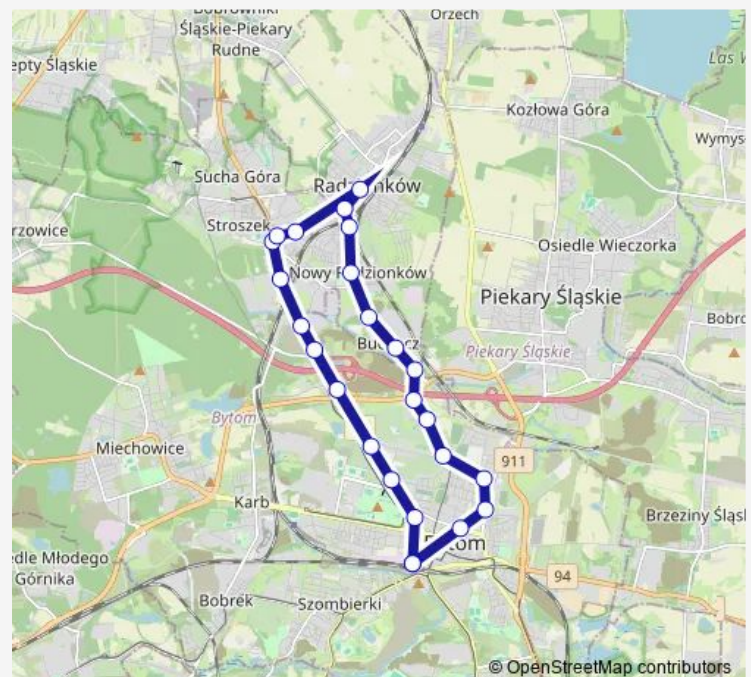

Bytom Dworska [nż]

Bytom Baza Transportowa [nż]

Bytom Dom Pogrzebowy

Route schedule

Bytom Dworzec — Bytom Dworzec

Monday 05:05-22:32

Tuesday 05:05-22:32

Wednesday 05:05-22:32

Thursday 05:05-22:32

Friday 05:05-22:32

Saturday 05:05-20:44

Sunday 05:05-20:44

Route info

Direction: Bytom Dworzec

Stops: 25

Trip Duration: 0 hour 46 min

608

BusMaps

Bytom Sandomierska

Bytom Prusa

Bytom Plac Sobieskiego

Bytom Dworzec

608 Bus time schedules and route maps are available in an offline PDF at busmaps.com. Use the busmaps.com website to see live bus times, train schedule or subway schedule, and step-by-step directions for all public transit in Piekary Śląskie