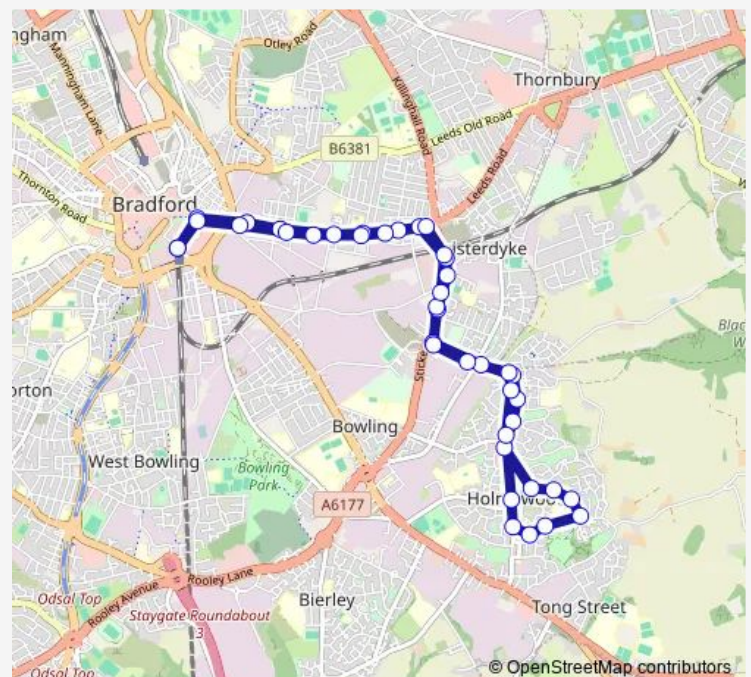

Dick Lane Junction

Tyersal Gate

Lymington Drive Top

Lymington Drive

The Parade C

Tenbury Fold

Kesteven Close

Barthorpe Close

### Route schedule

Interchange — Interchange

Monday 05:51-22:32

Tuesday 05:51-22:32

Wednesday 05:51-22:32

Thursday 05:51-22:32

Friday 05:51-22:32

Saturday 07:29-22:33

### Route info

Direction: Interchange

Stops: 41

Trip Duration: 0 hour 46 min

608 — Bradford - Holme Wood Circular

Felcourt Drive

Ovington Drive

Tiverton Walk

Wareham Corner

The Parade A

Lymington Drive Top

Tyersal Gate

Dick Lane Junction

Broad Lane

Sticker Lane Dunelm

Bowling Back Lane