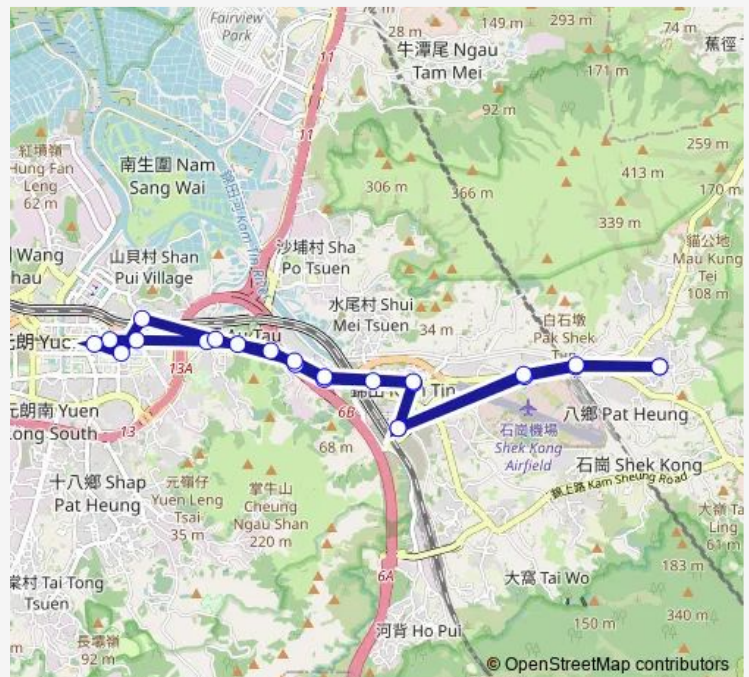

Wang TOI Shan Playground — Wang TOI Shan Playground

Monday	06:00-18:50
Tuesday	06:00-18:50
Wednesday	06:00-18:50
Thursday	06:00-18:50
Friday	06:00-18:50
Saturday	06:00-18:50
Sunday	06:00-18:50

Route info

Direction: Wang TOI Shan Playground

Stops: 24

Trip Duration: 0 hour 41 min

608 — Wang TOI Shan (PAT Heung) - Yuen Long (Fung Cheung Road) (Circular) BusMaps

Castle Peak Road, YAU SAN Street|Castle Peak Road - Yuen Long, YAU SAN Street|Castle Peak Road - Yuen Long, YAU SAN Street