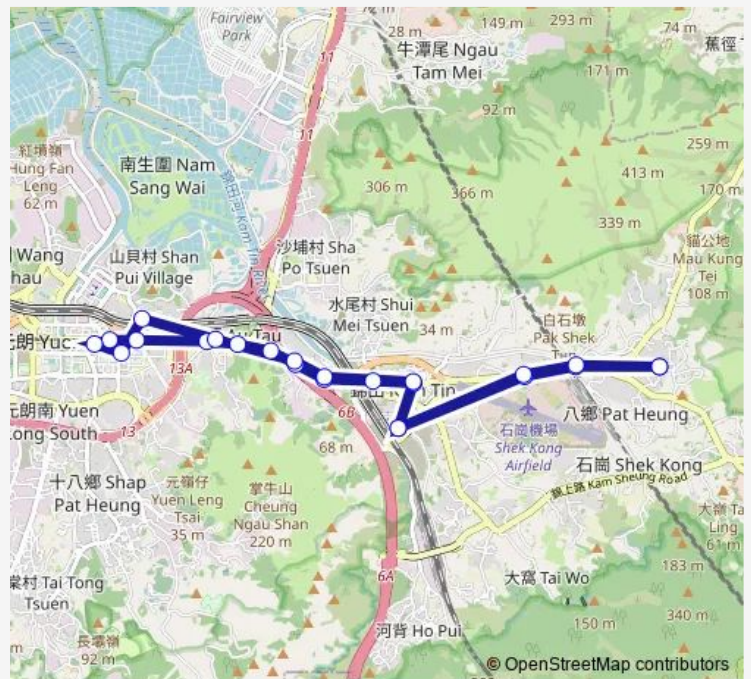

WANG TOI SHAN PLAYGROUND — WANG TOI SHAN PLAYGROUND

Monday	06:00-18:50
Tuesday	06:00-18:50
Wednesday	06:00-18:50
Thursday	06:00-18:50
Friday	06:00-18:50
Saturday	06:00-18:50
Sunday	06:00-18:50

Route info

Direction: WANG TOI SHAN PLAYGROUND

Stops: 24

Trip Duration: 0 hour 41 min

608 — Wang TOI Shan (PAT Heung) - Yuen Long (Fung Cheung Road) (Circular) **BusMaps**

Castle Peak Road, YAU SAN Street|Castle Peak Road - Yuen Long, YAU SAN Street|Castle Peak Road - Yuen Long, YAU SAN Street