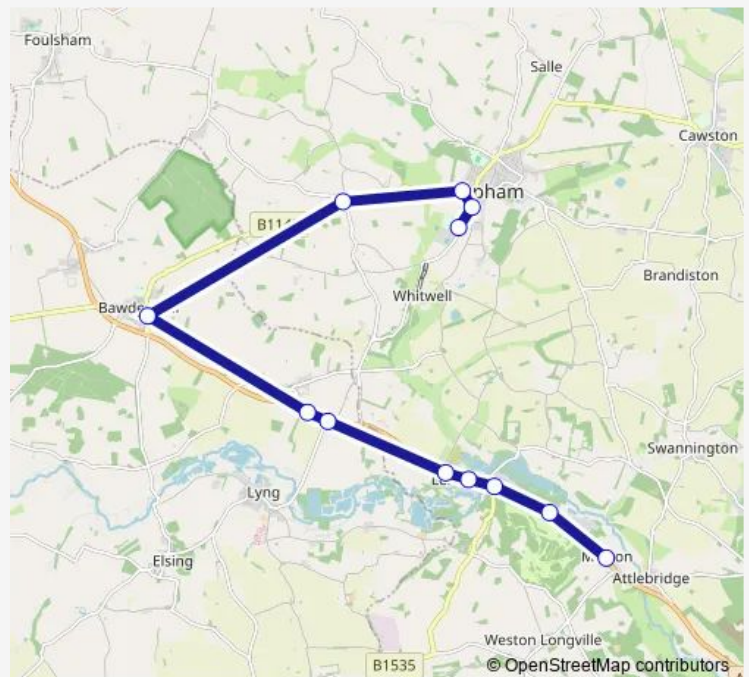

Hall Road

Church Lane

Lyng Turn

Morse Close

Bus Shelter

Porters Lane

Norwich Road

Fakenham Road

### Route schedule

Whitwell Road — Fakenham Road

Monday 15:40

Tuesday 15:40

Wednesday 15:40

Thursday 15:40

Friday 15:40

Saturday —

### Route info

Direction: Whitwell Road

Stops: 12

Trip Duration: 0 hour 26 min

608 — Morton-on-the-Hill - Reepham High School

**Direction**

Fakenham Road — Whitwell Road

12 stops

## Route info

Direction: Fakenham Road

Stops: 12

Trip Duration: 0 hour 26 min

608 Bus time schedules and route maps are available in an offline PDF at busmaps.com. Use the busmaps.com website to see live bus times, train schedule or subway schedule, and step-by-step directions for all public transit in Norwich