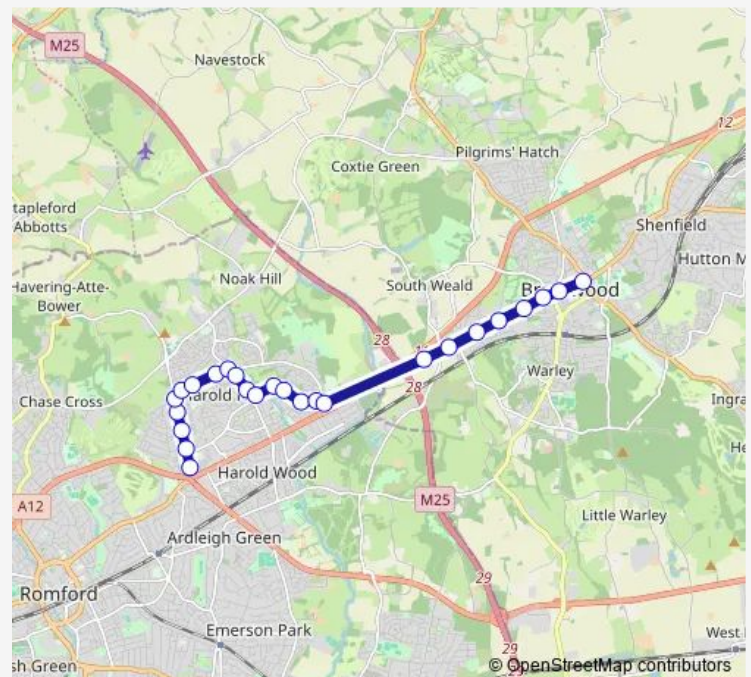

### Direction

High Street — Gallows Corner

19 stops

[Open route schedule](#)

High Street

Maylands Way

Fairford Way

Tarnworth Road

### Route schedule

High Street — Gallows Corner

Monday 15:35-15:42

Tuesday 15:35-15:42

Wednesday 15:35-15:42

Thursday 15:35-15:42

Friday 15:35-15:42

Saturday —

### Route info

Direction: High Street

Stops: 19

Trip Duration: 0 hour 24 min

608

**Direction**

Gallows Corner — High Street

25 stops

## Route info

Direction: Gallows Corner

Stops: 25

Trip Duration: 0 hour 28 min

608 Bus time schedules and route maps are available in an offline PDF at [busmaps.com](https://busmaps.com). Use the [busmaps.com](https://busmaps.com) website to see live bus times, train schedule or subway schedule, and step-by-step directions for all public transit in Romford