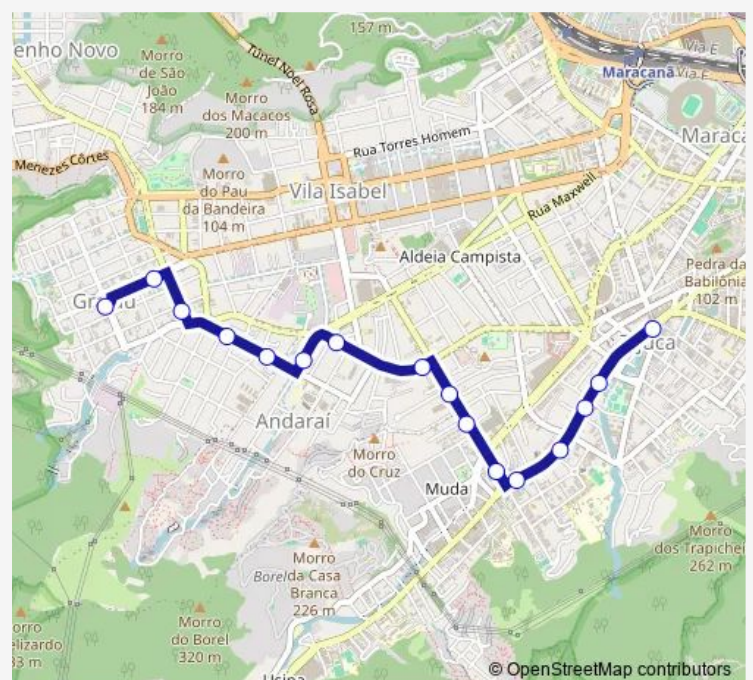

Araxá

Gurupi

Mearim

Route schedule

Ponto Final: Saens Peña : 608 — Ponto Final: Grajaú :
Linha 608

Monday 00:00

Tuesday 00:00

Wednesday 00:00

Thursday 00:00

Friday 00:00

Saturday 00:00

Sunday 00:00

Route info

Direction: Ponto Final: Saens Peña : 608

Stops: 23

Trip Duration: 0 hour 18 min

608 — Grajaú - Saens Peña

Araxá

Ponto Final: Grajaú : Linha 608

Direction

Ponto Final: Grajaú : Linha 608 — Ponto Final: Saens Peña : 608

16 stops

[Open route schedule](#)

Ponto Final: Grajaú : Linha 608

Ponto Final: Grajaú : Linha 608 — Ponto Final: Saens Peña : 608

Monday 00:00

Tuesday 00:00

Wednesday 00:00

Thursday 00:00

Friday 00:00

Saturday 00:00

Sunday 00:00