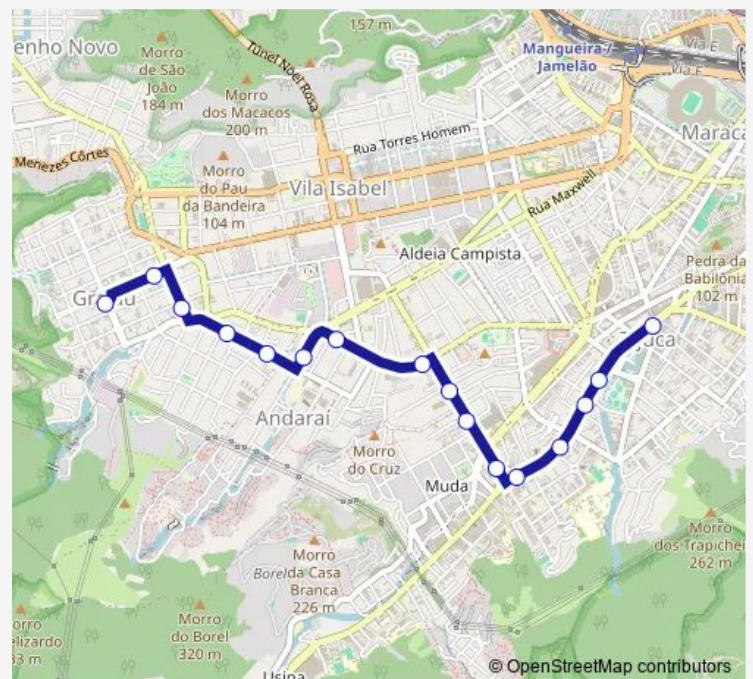

Araxá

Gurupi

Mearim

Route schedule

Ponto Final: Saens Peña : 608 — Ponto Final: Grajaú :
Linha 608

Monday	00:00
Tuesday	00:00
Wednesday	00:00
Thursday	00:00
Friday	00:00
Saturday	00:00
Sunday	00:00

Route info

Direction: Ponto Final: Saens Peña : 608

Stops: 23

Trip Duration: 0 hour 23 min

608 — Grajaú - Saens Peña

Araxá

Ponto Final: Grajaú : Linha 608

Direction

Ponto Final: Grajaú : Linha 608 — Ponto Final: Saens Peña : 608

16 stops

[Open route schedule](#)

Ponto Final: Grajaú : Linha 608

Grajaú Tênis Clube

Borda do Mato

Campinas

Botucatu

Gastão Penalva

Friday 00:00

Saturday 00:00

Sunday 00:00

Route info

Direction: Ponto Final: Grajaú : Linha 608

Stops: 16

Trip Duration: 0 hour 17 min

608 Bus time schedules and route maps are available in an offline PDF at busmaps.com. Use the busmaps.com website to see live bus times, train schedule or subway schedule, and step-by-step directions for all public transit in Rio de Janeiro