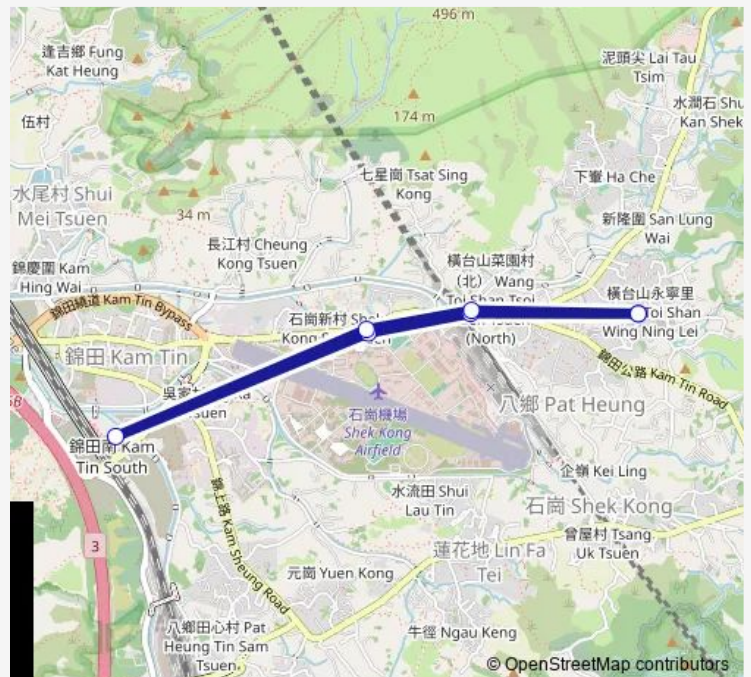

## Bus 608 Wang TOI Shan (PAT Heung) - KAM Sheung Road Station (Circular) (Short Working Service)

[Go to website](#)

### Route schedule

WANG TOI SHAN PLAYGROUND — WANG TOI SHAN PLAYGROUND

Monday	07:30-17:15
Tuesday	07:30-17:15
Wednesday	07:30-17:15
Thursday	07:30-17:15
Friday	07:30-17:15
Saturday	—
Sunday	—

### Route info

Direction: WANG TOI SHAN PLAYGROUND

Stops: 7

Trip Duration: 0 hour 19 min

608 — Wang TOI Shan (PAT Heung) - KAM Sheung Road Station (Circular) (Short Working Service)

608 Bus time schedules and route maps are available in an offline PDF at [busmaps.com](https://busmaps.com). Use the [busmaps.com](https://busmaps.com) website to see live bus times, train schedule or subway schedule, and step-by-step directions for all public transit in Yuen Long