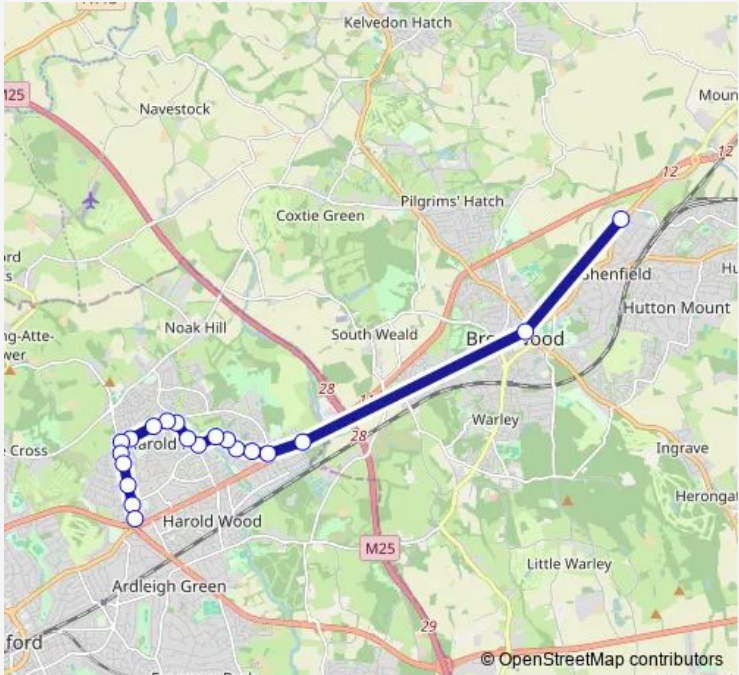

Bus 608 Gallows Corner - Hilldene Avenue - Harold Hill - Brentwood - Shenfield High School

[Go to website](#)

Direction
 High School — Gallows Corner
 20 stops
[Open route schedule](#)

- High School
- High Street
- Maylands Way
- Fairford Way
- Tarnworth Road
- St Neot's Road
- The Petersfield Centre
- Paines Brook Way
- Gooshays Drive
- Harold Hill Community Centre
- Central Park Leisure Centre
- Chippenham Road (RM3)
- Hilldene Ave Shopping Centre
- Hilldene Avenue / Chatteris Avenue
- Charlbury Crescent
- Grange Road Harold Hill
- Myrtle Road
- Heaton Avenue
- Masefield Crescent
- Gallows Corner

Route schedule
 High School — Gallows Corner

Monday	15:25-15:46
Tuesday	15:25-15:46
Wednesday	15:25-15:46
Thursday	15:25-15:46
Friday	15:25-15:46
Saturday	—
Sunday	—

Route info
 Direction: High School
 Stops: 20
 Trip Duration: 0 hour 34 min

608 — Gallows Corner - Hilldene Avenue - Harold Hill - Brentwood - Shenfield High School **BusMaps**

Direction

Gallows Corner — High School

26 stops

[Open route schedule](#)

Gallows Corner

Faringdon Avenue

Heaton Avenue

Direction: Gallows Corner

Stops: 26

Trip Duration: 0 hour 35 min

608 Bus time schedules and route maps are available in an offline PDF at busmaps.com. Use the busmaps.com website to see live bus times, train schedule or subway schedule, and step-by-step directions for all public transit in Romford