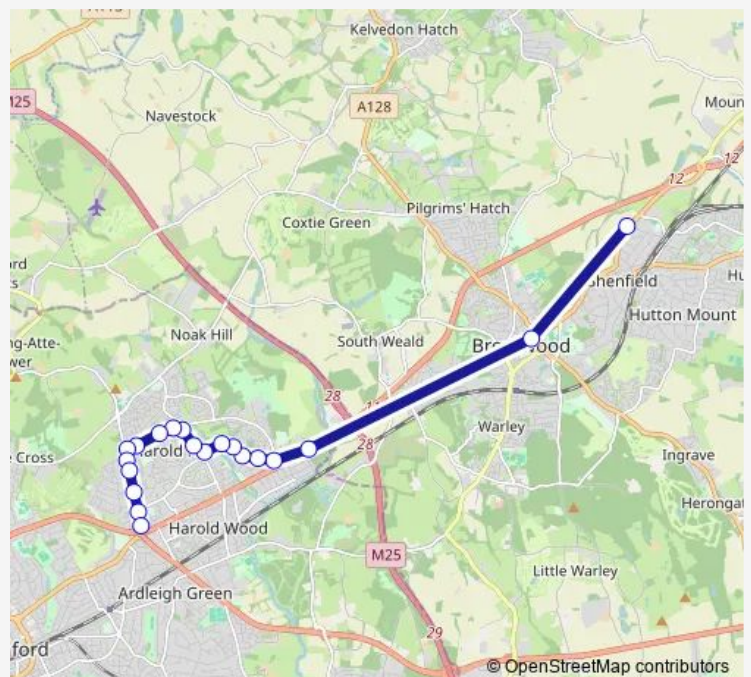

### Direction

High School — Gallows Corner

20 stops

[Open route schedule](#)

High School

High Street

Maylands Way

Fairford Way

### Route schedule

High School — Gallows Corner

Monday 15:25-15:46

Tuesday 15:25-15:46

Wednesday 15:25-15:46

Thursday 15:25-15:46

Friday 15:25-15:46

Saturday —

### Route info

Direction: High School

Stops: 20

Trip Duration: 0 hour 34 min

608 — Gallows Corner - Hilldene Avenue - Harold Hill - Brentwood - Shenfield High School

## Direction

Gallows Corner — High School

26 stops

[Open route schedule](#)

Gallows Corner

Faringdon Avenue

Heaton Avenue

Myrtle Road