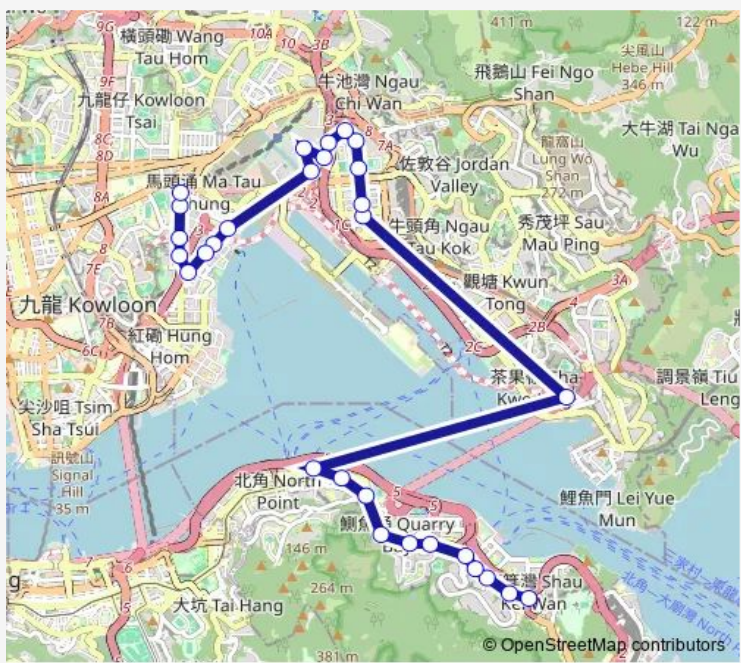

**Route schedule**

[Ctb] Shau KEI Wan[[Kmb+Ctb] Shau KEI WAN BUS Terminus/<Br>Shau KEI Wan[[Kmb] Shau KEI WAN BUS Terminus — [Ctb] Kowloon City (Shing TAK Street)[[Kmb] Shing TAK Street BUS Terminus

Monday	06:05-23:35
Tuesday	06:05-23:35
Wednesday	06:05-23:35
Thursday	06:05-23:35
Friday	06:05-23:35
Saturday	06:05-20:30
Sunday	06:05-20:30

**Route info**

Direction: [Ctb] Shau KEI Wan[[Kmb+Ctb] Shau KEI WAN BUS Terminus/<Br>Shau KEI Wan[[Kmb] Shau KEI WAN BUS Terminus

Stops: 29

Trip Duration: 0 hour 58 min

[Ctb] TIN Chiu Street[[Kmb+Ctb] TIN Chiu Street/<Br>Tin Chiu Street[[Kmb] TIN Chiu Street

[Ctb] Eastern Harbour Crossing BUS-BUS Interchange[[Kmb+Ctb] Eastern Harbour Tunnel BBI/<Br>Eastern Harbour Crossing BUS-BUS Interchange[[Kmb] Eastern Harbour Tunnel Bbi

[Ctb] Megabox, Wang Chiu Road[[Kmb+Ctb] Sheung Yuet Road, Kowloon BAY/<Br>Megabox, Wang Chiu Road[[Kmb] Sheung Yuet Road, Kowloon Bay