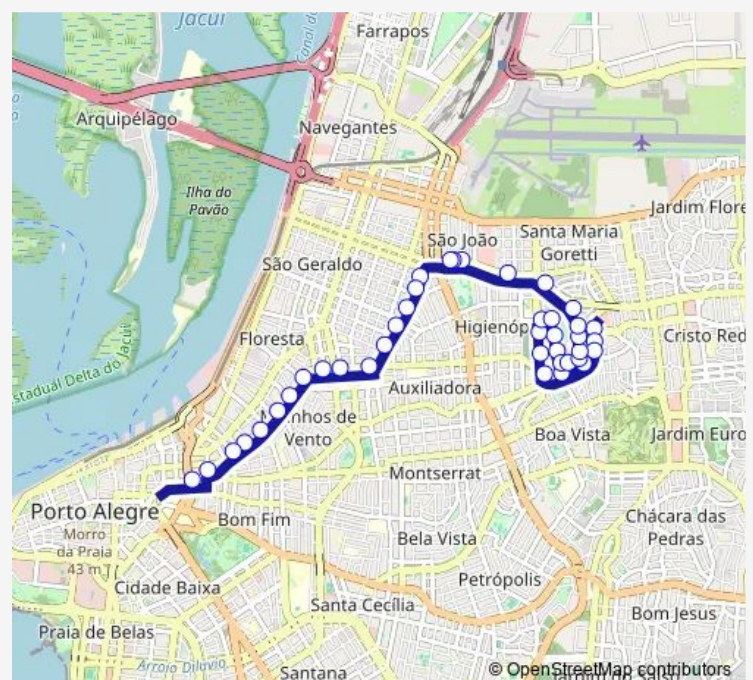

### Route schedule

Plinio Brasil Milano 2298 — Independencia 270 Praca DO Rosario

Monday 05:20-23:30

Tuesday 05:20-23:30

Wednesday 05:20-23:30

Thursday 05:20-23:30

Friday 05:20-23:30

Saturday 05:20-23:25

### Route info

Direction: Plinio Brasil Milano 2298

Stops: 40

Trip Duration: 0 hour 35 min

608 — Iapi

Benjamin Constant DF 201

Benjamin Constant Embaixo DO Viaduto

Benjamin Constant 335