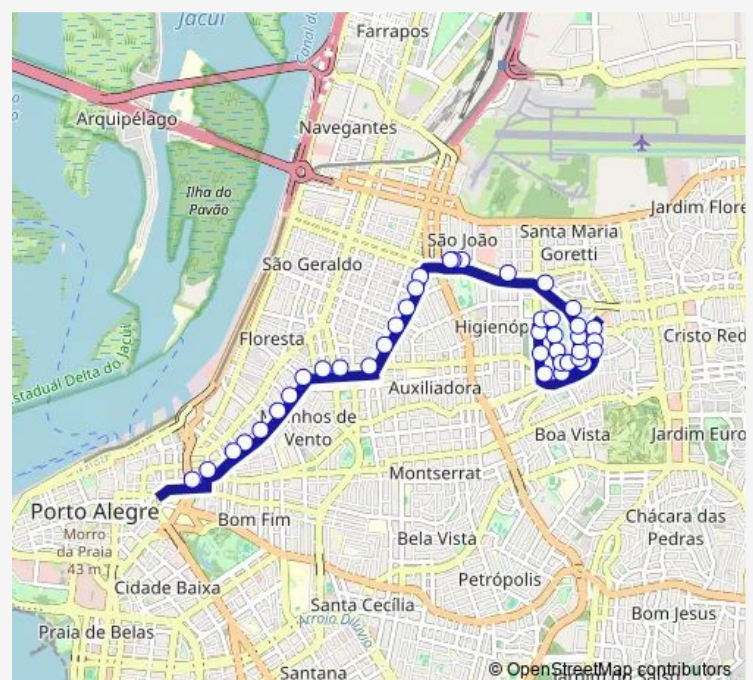

Industriarios 278

Industriarios 44 Policia Civil

Brasiliano Indio DE Moraes 100

Assis Brasil 290

Route schedule

Plinio Brasil Milano 2298 — Independencia 270 Praca DO Rosario

Monday 05:20-23:30

Tuesday 05:20-23:30

Wednesday 05:20-23:30

Thursday 05:20-23:30

Friday 05:20-23:30

Saturday 05:20-23:25

Sunday 05:25-23:25

Route info

Direction: Plinio Brasil Milano 2298

Stops: 40

Trip Duration: 0 hour 30 min

608 — Iapi

Benjamin Constant DF 201

Benjamin Constant Embaixo DO Viaduto

BENJAMIN CONSTANT 335

Benjamin Constant 777

Benjamin Constant 929

Benjamin Constant 1151

Saturday 05:50-23:56

Sunday 05:55-23:50

Route info

Direction: PINTO BANDEIRA AL 520

Stops: 43

Trip Duration: 0 hour 40 min

Assis Brasil DF 465

Assis Brasil 545