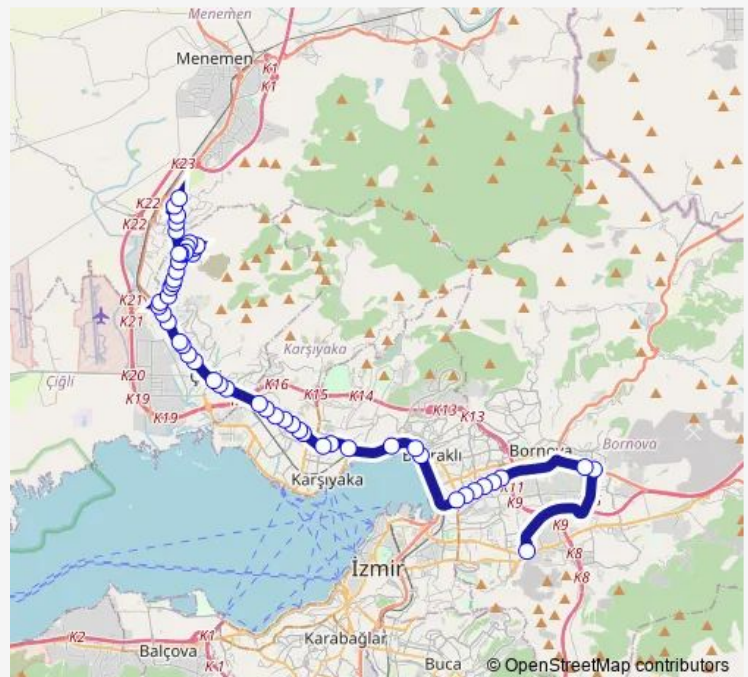

Thursday 00:15-23:45

Friday 00:15-23:45

Saturday 00:00-23:25

Sunday 00:00-23:45

Route info

Direction: Otogar Yeni

Stops: 53

Trip Duration: 2 hour 7 min

Route info

Direction: Cansu Sitesi

Stops: 53

Trip Duration: 2 hour 3 min

Ata

Küçük Çiğli

Çiğli Santral

Çiğli Şaraphane