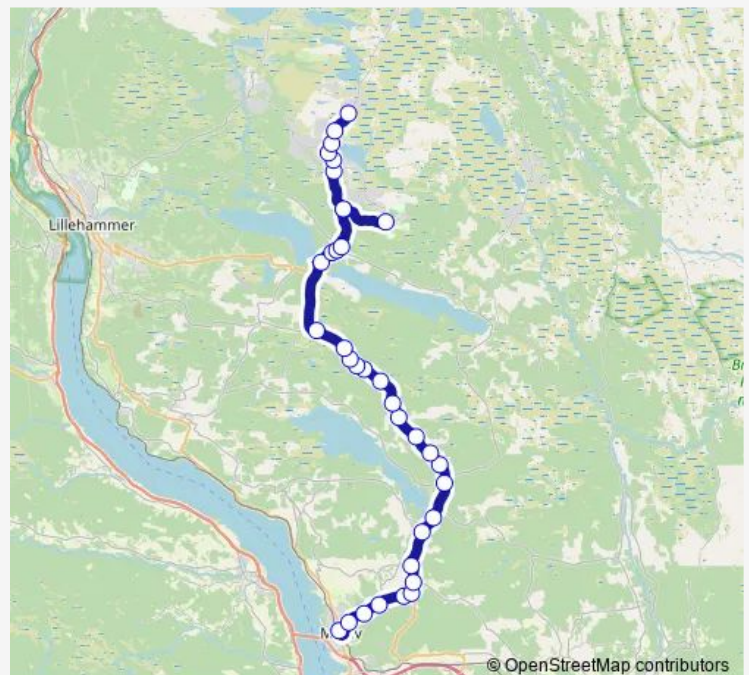

Bjerkelysveen

Sæterlivegen

Route schedule

Moelv stasjon — Storåsen

Monday 09:30-14:30

Tuesday 09:30-14:30

Wednesday 09:30-14:30

Thursday 09:30-14:30

Friday 09:30-14:30

Saturday 09:30-14:30

Sunday 09:30-14:30

Route info

Direction: Moelv stasjon

Stops: 35

Trip Duration: 0 hour 49 min

© OpenStreetMap contributors

■ 608 — Moelv - Sjusjøen

BusMaps

Olasveen

Labussa

Sagstuen

Mesnali Sjusjøvegen

Montebello

Sjusjøen infosenter

Tuesday 10:25-15:15

Wednesday 10:25-15:15

Thursday 10:25-15:15

Friday 10:25-15:15

Saturday 10:25-15:15

Sunday 10:25-15:15

Route info

Direction: Storåsen