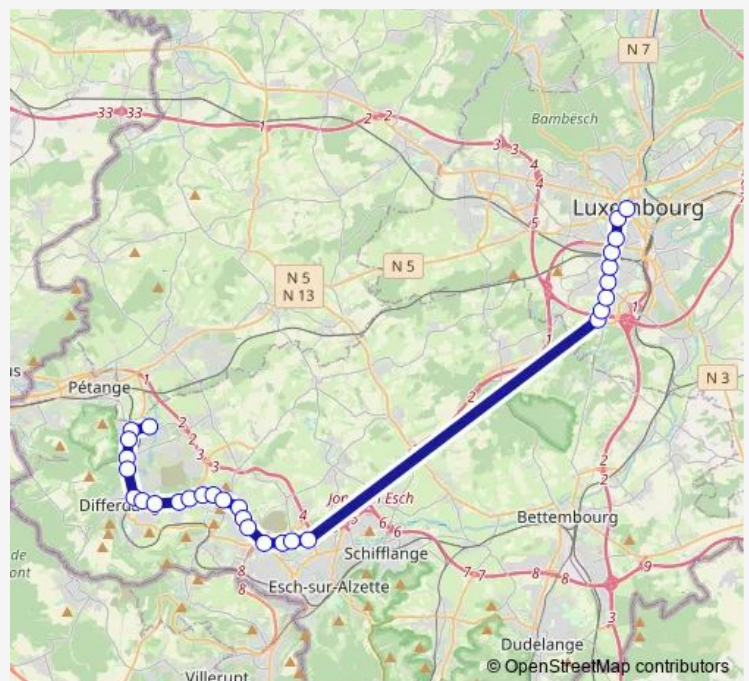

Saturday 05:18-23:18

Sunday 08:18-22:18

Route info

Direction: Nieder Korn, Hahneboesch

Stops: 29

Trip Duration: 1 hour 6 min

608

Gasperich, Schaarfen Eck

Gasperich, Cloche d'Or

Gasperich, Stengege Wee

Gasperich, Gaasperecher Bierg

Hollerich, Aciérie

Hollerich, Heentze Park

Belair, Rheinsheim

Luxembourg/Centre, Monterey

Direction

Luxembourg/Centre, Monterey — Niederkorn, Hahneboesch

27 stops

[Open route schedule](#)

Luxembourg/Centre, Monterey

Belair, Rheinsheim

Hollerich, Heentze Park

Hollerich, Aciérie

Gasperich, Gaasperecher Bierg

Thursday 05:20-23:20

Friday 05:20-23:20

Saturday 05:20-23:20

Sunday 07:20-21:20

Route info

Direction: Luxembourg/Centre, Monterey

Stops: 27

Trip Duration: 0 hour 52 min