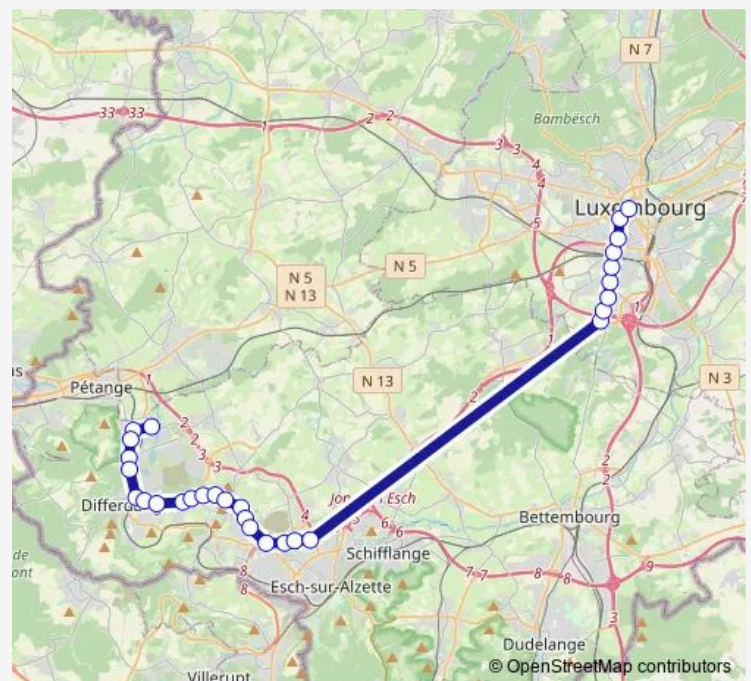

Saturday 05:18-23:18

Sunday 08:18-22:18

Route info

Direction: Nieder Korn, Hahneboesch

Stops: 29

Trip Duration: 0 hour 42 min

Gasperich, Schaarfen Eck

Gasperich, Cloche d'Or

Gasperich, Stengege Wee

Gasperich, Gaasperecher Bierg

Hollerich, Assurances Sociales

Hollerich, Heentze Park

Belair, Rheinsheim

Luxembourg/Centre, Monterey

Direction

Luxembourg/Centre, Monterey — Niederkorn, Hahneboesch

27 stops

[Open route schedule](#)

Luxembourg/Centre, Monterey

Belair, Rheinsheim

Hollerich, Heentze Park

Hollerich, Assurances Sociales

Gasperich, Gaasperecher Bierg

Gasperich, Stengege Wee

Friday 05:20-23:20

Saturday 05:20-23:20

Sunday 07:20-21:20

Route info

Direction: Luxembourg/Centre, Monterey

Stops: 27

Trip Duration: 1 hour 6 min

Nieder Korn, Wagner Koepges