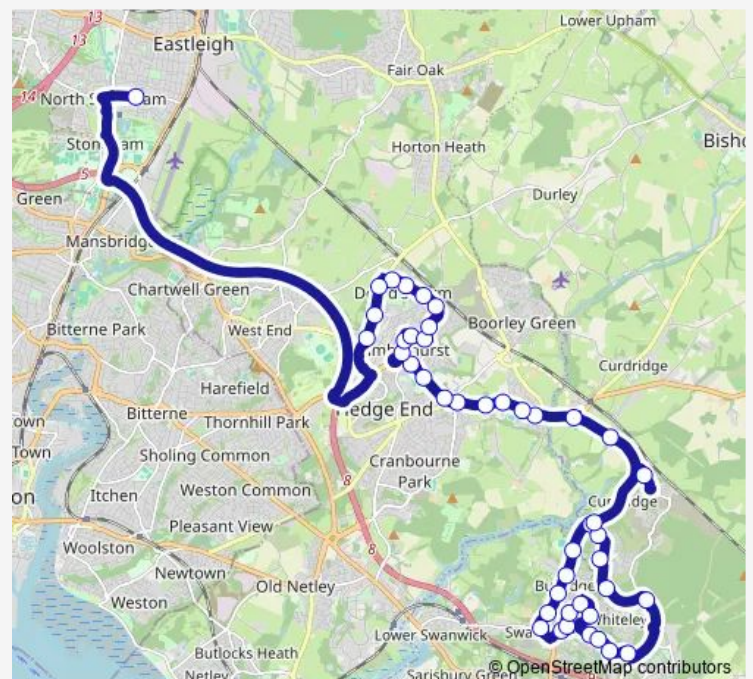

The Square

Route schedule

Barton Peveril College — Bluebell Way

Monday 14:25

Tuesday 14:25

Wednesday 14:25

Thursday 14:25

Friday 14:25

Saturday —

Sunday —

Route info

Direction: Barton Peveril College

Stops: 44

Trip Duration: 0 hour 52 min

608

Pinkmead Farm

Yew Tree Drive

Lipizzaner Fields

Andalusian Gardens

Timor Close

Buchan Avenue

Hispano Avenue

Primary School

Rookery Avenue

Thursday 09:15

Friday 09:15

Saturday —

Sunday —

Route info

Direction: Bluebell Way

Stops: 44

Trip Duration: 1 hour 0 min