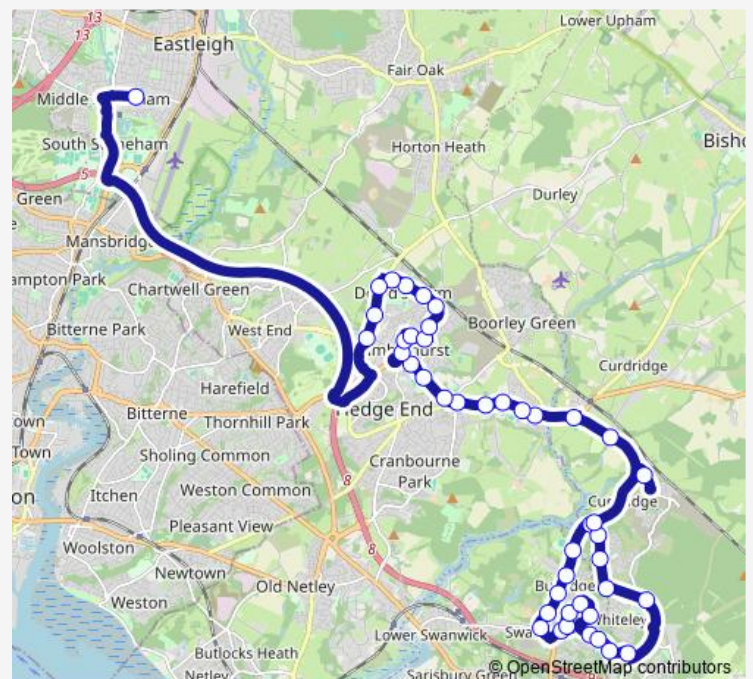

Brook Lane

Primary School

The Square

Route schedule

Barton Peveril College — Bluebell Way

Monday 14:25

Tuesday 14:25

Wednesday 14:25

Thursday 14:25

Friday 14:25

Saturday —

Sunday —

Route info

Direction: Barton Peveril College

Stops: 44

Trip Duration: 0 hour 52 min

608

BusMaps

Pinkmead Farm

Fairthorne Manor

Skipper Road

Bluebell Way

Sports & Social Club

Burridge Road

Monday 11:15

Tuesday 09:15

Wednesday 09:15

Thursday 09:15

Friday 09:15

Saturday —

Sunday —

Route info