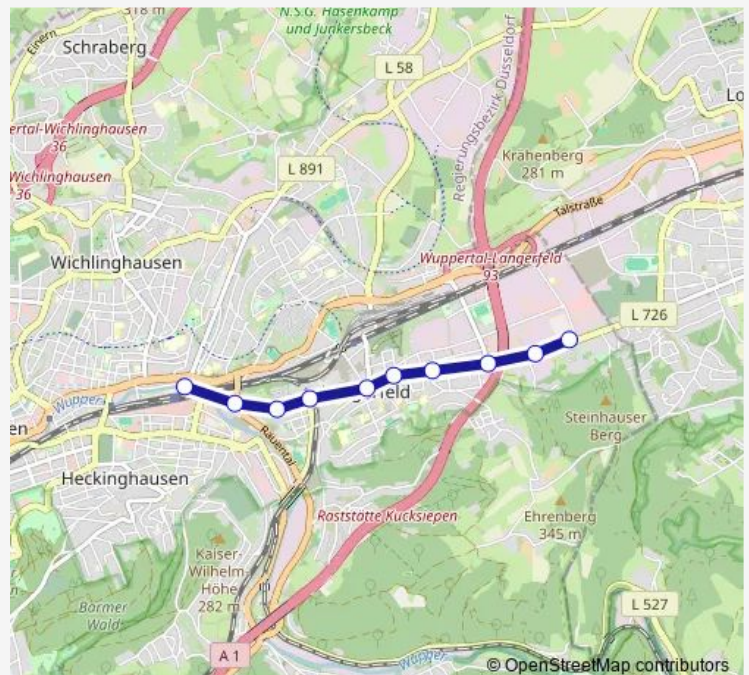

Direction

Wuppertal Dieselstr. Schleife — Wuppertal Oberbarmen Bf

10 stops

[Open route schedule](#)

- Wuppertal Dieselstr. Schleife
- Wuppertal Pülsöhde
- Wuppertal Flexstraße
- Wuppertal Ehrenberger Straße
- Wuppertal Am Timpen
- Wuppertal Langerfeld Markt
- Wuppertal Badische Straße
- Wuppertal Klippe
- Wuppertal Raentaler Bergstr.
- Wuppertal Oberbarmen Bf

Route schedule

Wuppertal Dieselstr. Schleife — Wuppertal Oberbarmen Bf

Monday	05:46
Tuesday	05:46
Wednesday	05:46
Thursday	05:46
Friday	05:46
Saturday	—
Sunday	—

Route info

Direction: Wuppertal Dieselstr. Schleife

Stops: 10

Trip Duration: 0 hour 14 min

608 Bus time schedules and route maps are available in an offline PDF at busmaps.com. Use the busmaps.com website to see live bus times, train schedule or subway schedule, and step-by-step directions for all public transit in Schwelm