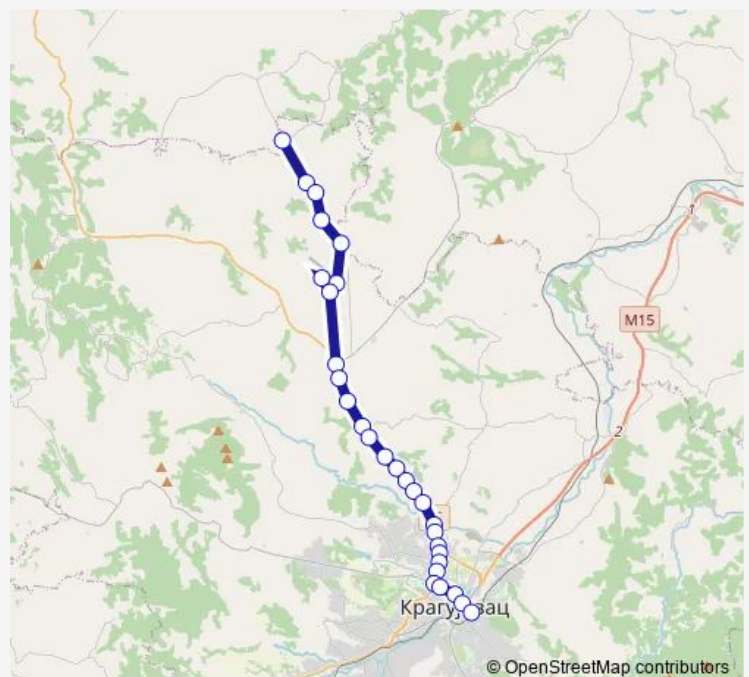

Saturday 07:05-23:05

Sunday 07:05-16:05

Route info

Direction: Jarušice Kusovac

Stops: 29

Trip Duration: 0 hour 42 min

Bogoslovija

Hangar

Sušica

Studentski Dom

Bolnica

Mala Pijaca

Hala Jezero 2

Autobuska Stanica I

Direction

Autobuska Stanica I — Jarušice Kusovac

29 stops

[Open route schedule](#)

Autobuska Stanica I

Hala Jezero 1

Uzor

Bolnica

Žitoprodukt

Sušica

Thursday 06:10-22:10

Friday 06:10-22:10

Saturday 06:10-22:10

Sunday 06:10-15:15

Route info

Direction: Autobuska Stanica I

Stops: 29

Trip Duration: 0 hour 43 min