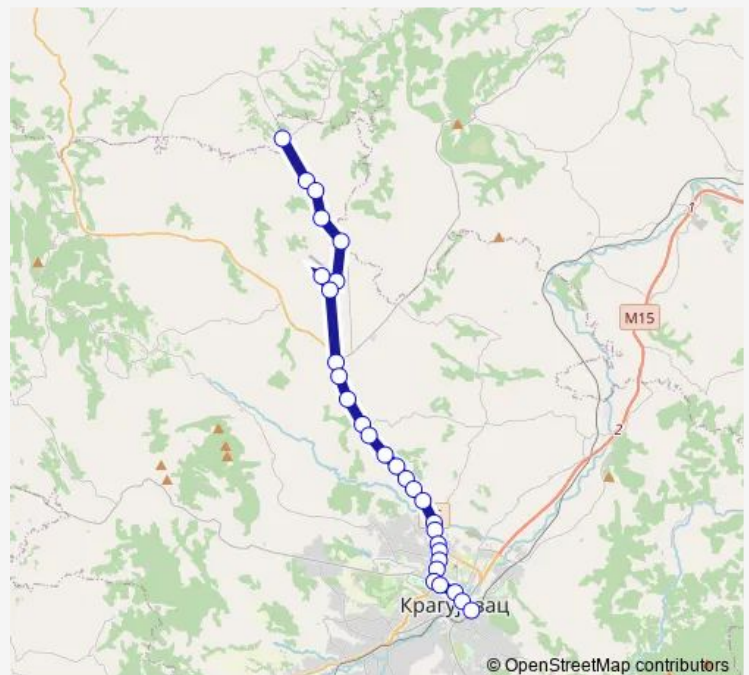

Saturday 07:05-23:05

Sunday 07:05-16:05

Route info

Direction: Jarušice Kusovac

Stops: 29

Trip Duration: 0 hour 42 min

608 — Kragujevac-/Mind/Gornje Jarušice

Bogoslovija

Hangar

Sušica

Studentski Dom

Bolnica

Mala Pijaca

Hala Jezero 2

Autobuska Stanica I

Direction

Autobuska Stanica I — Jarušice Kusovac

29 stops

[Open route schedule](#)

Autobuska Stanica I

Hala Jezero 1

Uzor

Bolnica

Žitoprodukt

Wednesday 06:10-22:10

Thursday 06:10-22:10

Friday 06:10-22:10

Saturday 06:10-22:10

Sunday 06:10-15:15

Route info

Direction: Autobuska Stanica I

Stops: 29