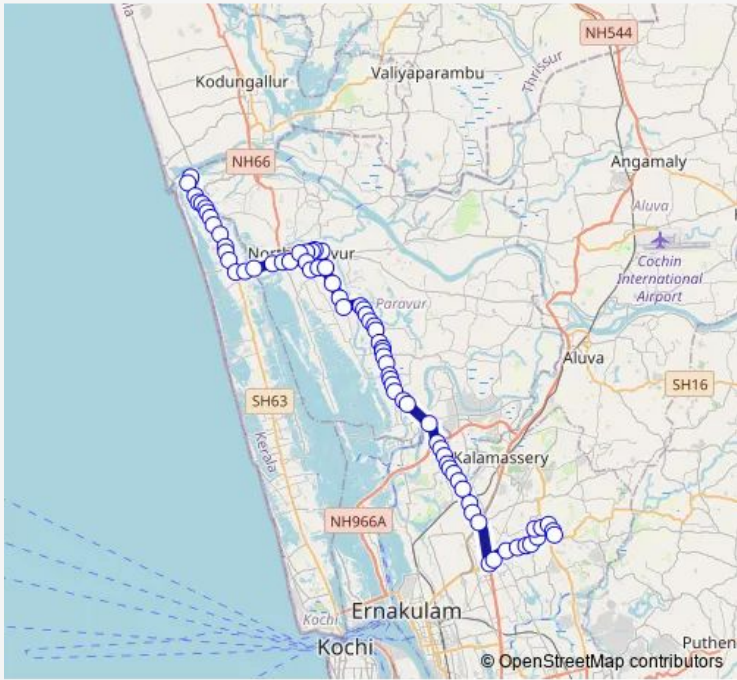

## Bus Munambam ↔ Kakkanad

[Go to website](#)

**Direction**  
 Munambam Ferry — Kakkanad Civil Station  
 74 stops  
[Open route schedule](#)

- Munambam Ferry
- IR Valavu
- Beach Road
- Mani Bazar
- Angaadi
- Police Station
- Pallippuram Palli
- Convent
- Kolothumkadavu
- Janatha
- Smhss
- Bakery
- Karuthala
- Devaswam Nada
- Palli
- Cherai Bridge
- Perumpadanna Bridge
- Perumpadanna
- Prabhus
- KMK Junction
- Ksrtc Bus Station

Route schedule  
 Munambam Ferry — Kakkanad Civil Station

Monday	06:00
Tuesday	06:00
Wednesday	06:00
Thursday	06:00
Friday	06:00
Saturday	06:00
Sunday	06:00

Route info  
 Direction: Munambam Ferry  
 Stops: 74  
 Trip Duration: 1 hour 49 min