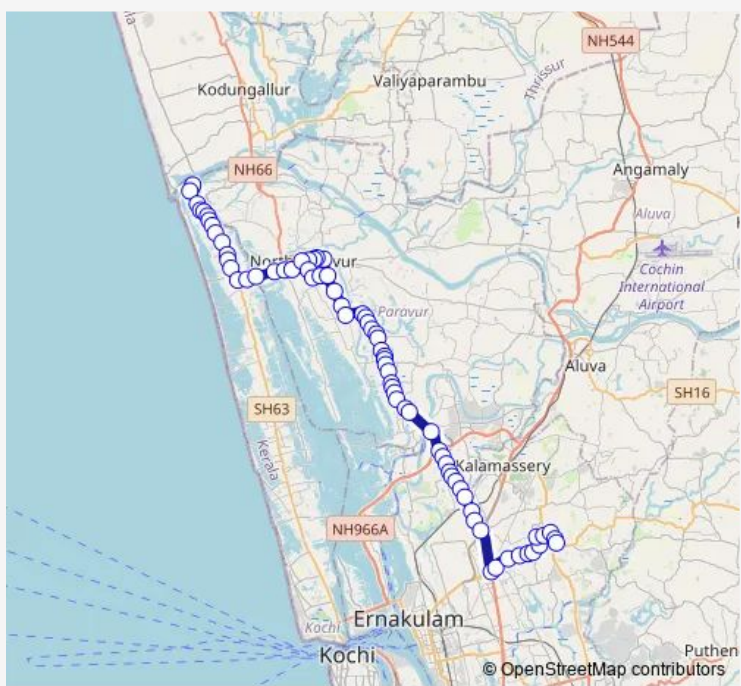

## Bus Munambam ↔ Kakkanad

[Go to website](#)

**Direction**  
 Munambam Ferry — Kakkanad Civil Station  
 74 stops  
[Open route schedule](#)

- Munambam Ferry
- IR Valavu
- Beach Road
- Mani Bazar
- Angaadi
- Police Station
- Pallippuram Palli
- Convent
- Kolothumkadavu
- Janatha
- Smhss
- Bakery
- Karuthala
- Devaswam Nada
- Palli
- Cherai Bridge
- Perumpadanna Bridge
- Perumpadanna
- Prabhus
- KMK Junction
- Ksrtc Bus Station

Route schedule  
 Munambam Ferry — Kakkanad Civil Station

Monday	06:00
Tuesday	06:00
Wednesday	06:00
Thursday	06:00
Friday	06:00
Saturday	06:00
Sunday	06:00

Route info  
 Direction: Munambam Ferry  
 Stops: 74  
 Trip Duration: 1 hour 49 min