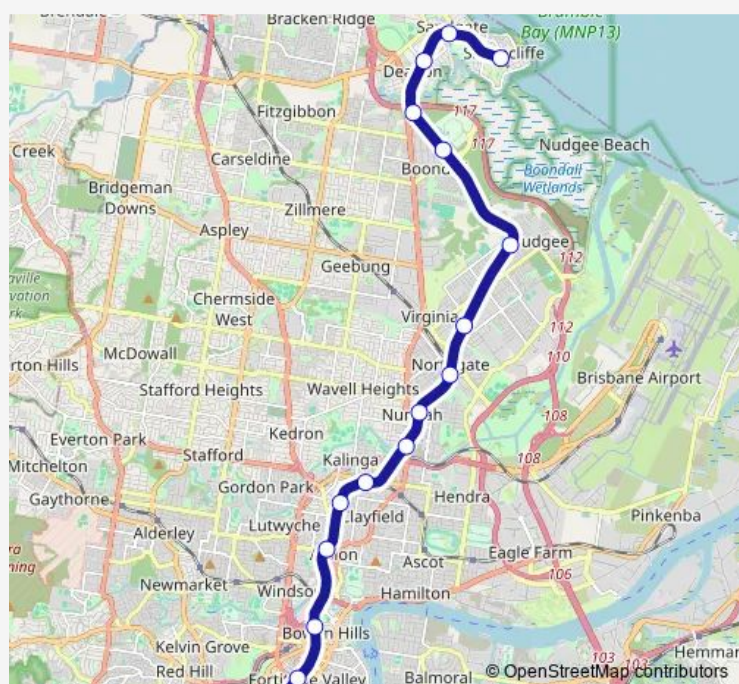

Saturday 06:54

Sunday —

Route info

Direction: Roma Street station, platform 7

Stops: 10

Trip Duration: 0 hour 24 min

■ BRSB — Brisbane City - Shorncliffe line

Direction

Roma Street station, platform 7 — Shorncliffe station, platform 1

17 stops

[Open route schedule](#)

Roma Street station, platform 7

Central station, platform 6

Fortitude Valley station, platform 4

Bowen Hills station, platform 4

Albion station, platform 4

Woolloowin station, platform 4

Eagle Junction station, platform 4

Toombul station, platform 4

Nundah station, platform 4

Northgate station, platform 2

Bindha station, platform 2

Nudgee station, platform 2

Friday —

Saturday —

Sunday 10:54

Route info

Direction: Roma Street station, platform 7

Stops: 10

Trip Duration: 0 hour 23 min

Direction